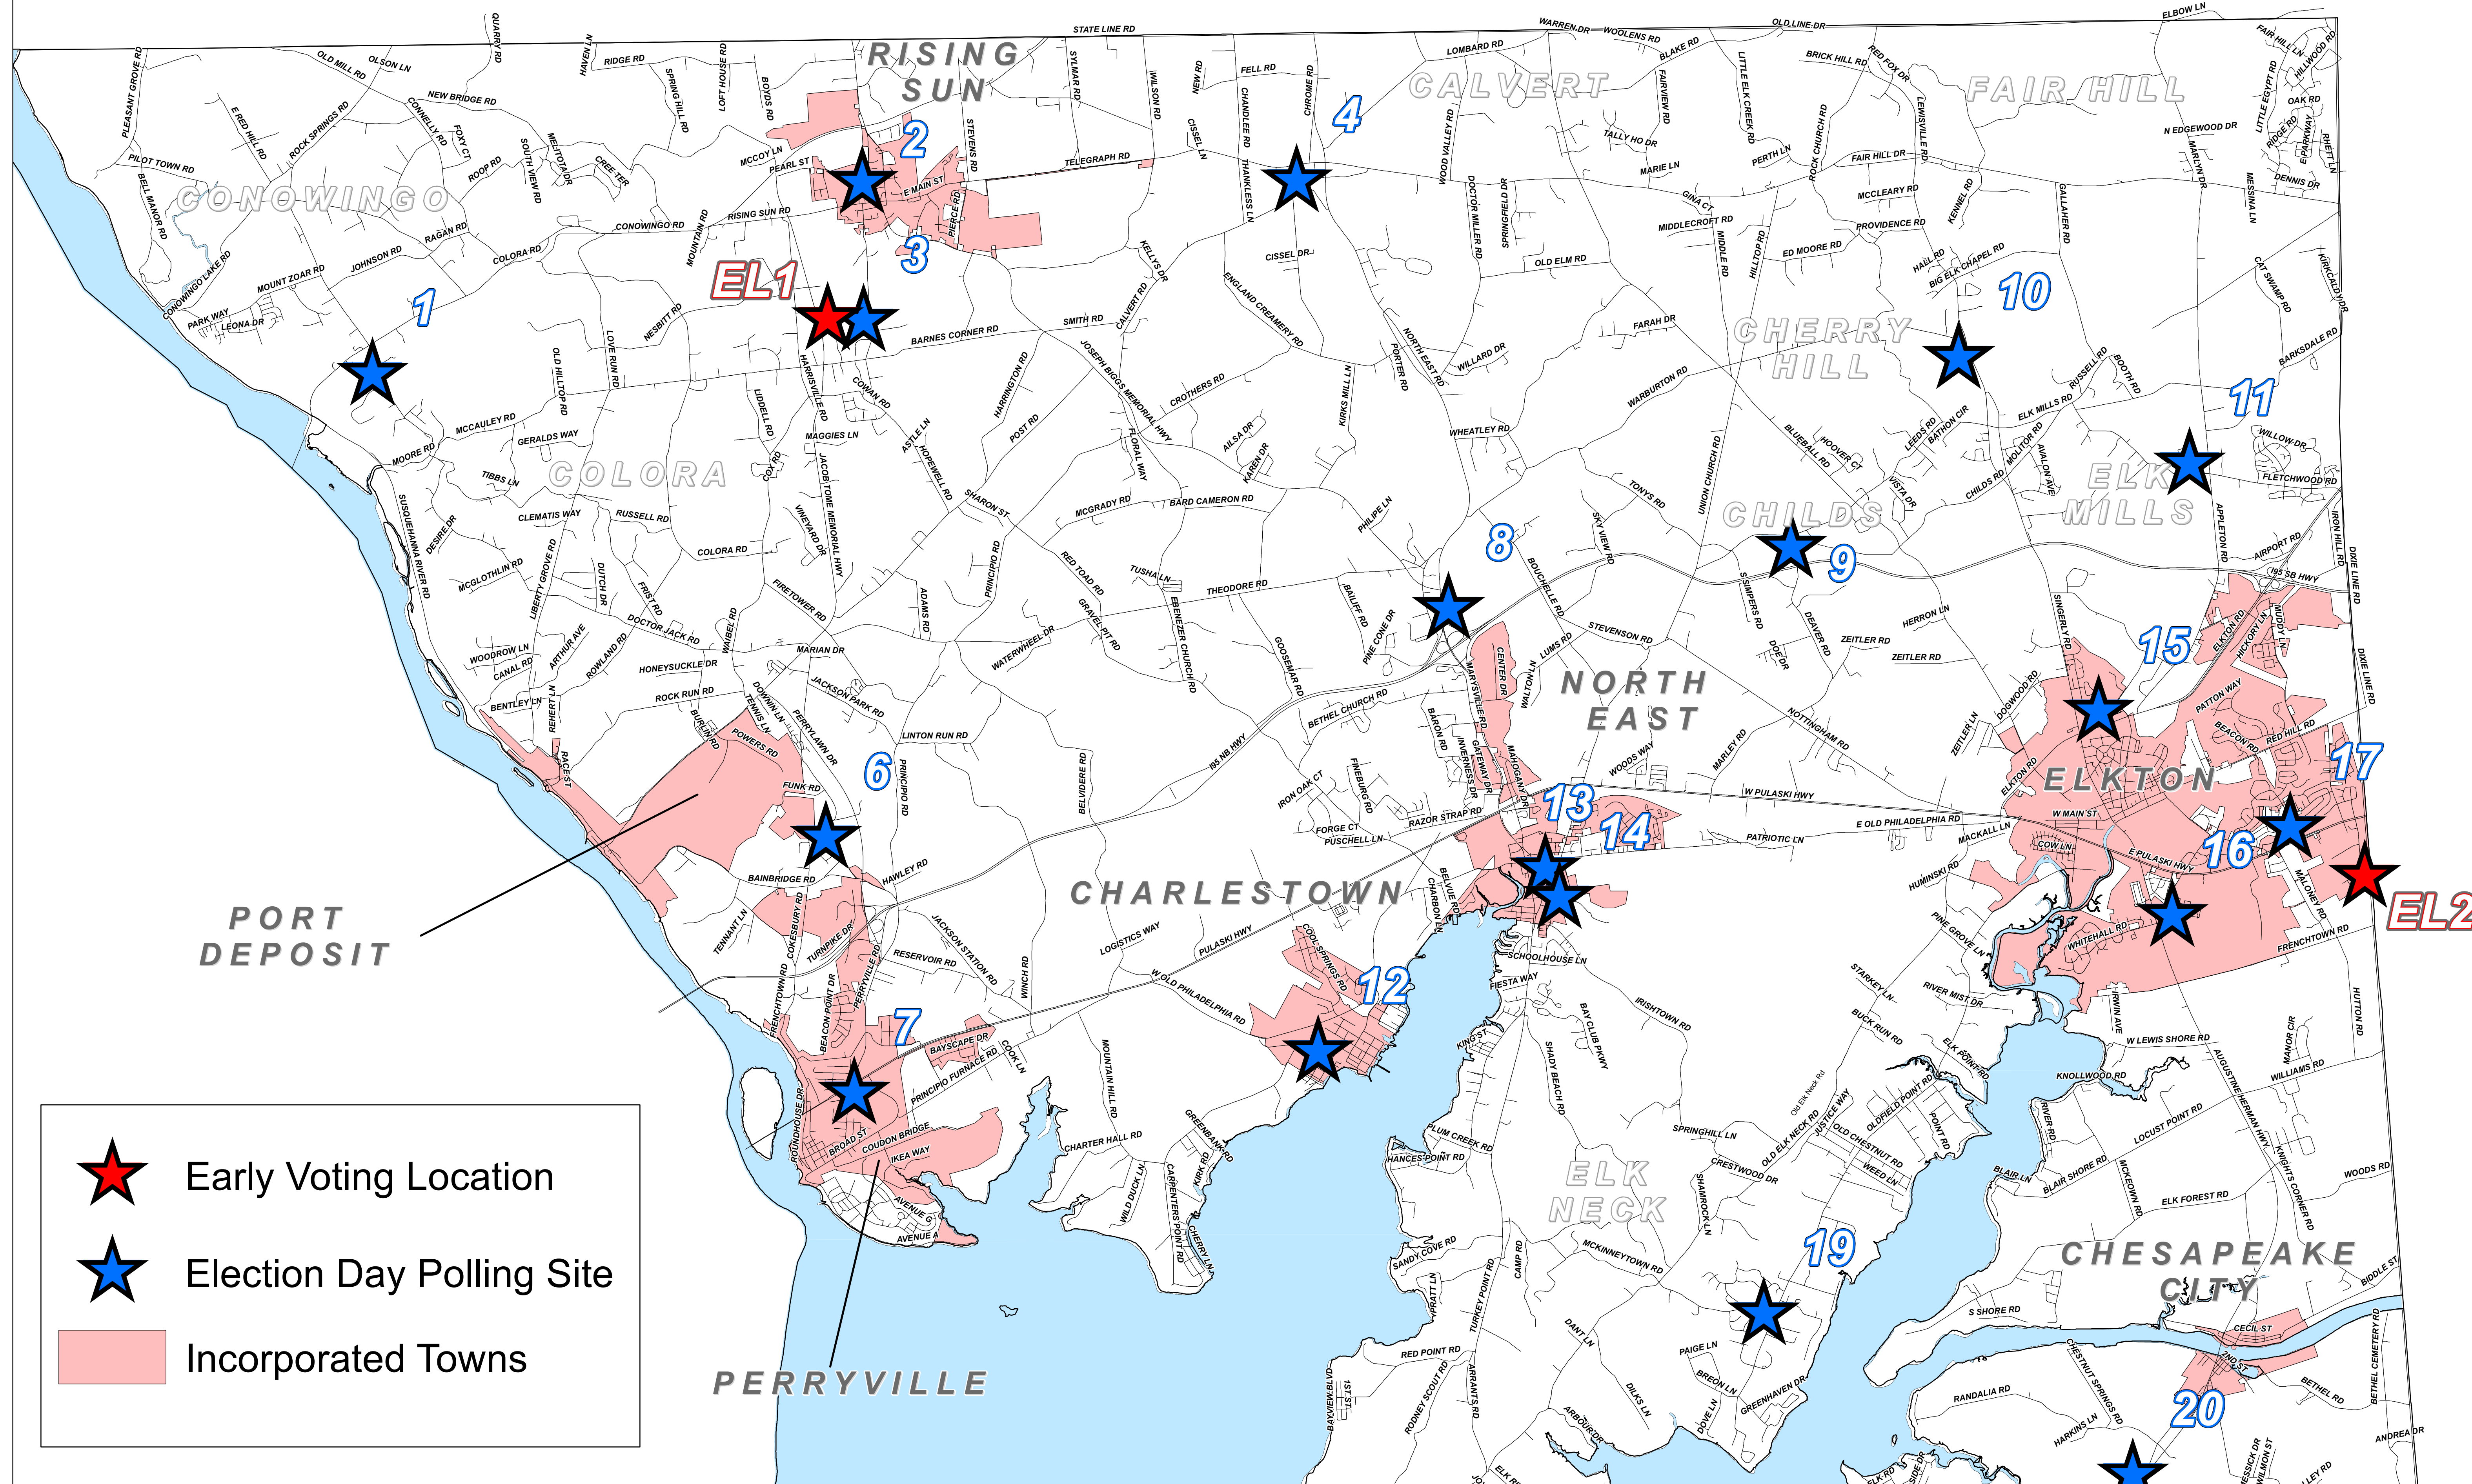

Cecil County, Maryland Polling Locations

★ Early Voting Location
★ Election Day Polling Site
 Incorporated Towns

ID	Polling Location Address
1	Conowingo ES, 471 Rowlandville Rd, Conowingo, MD
2	Rising Sun Middle School, 289 Pearl St, Rising Sun, MD <i>(includes drop box)</i>
3	Rising Sun ES, 500 Hopewell Rd, Rising Sun, MD
4	Calvert ES, 79 Brick Meetinghouse Rd, Rising Sun, MD
5	Cecil Arena, 2706 North East Rd, North East, MD
6	Bainbridge ES, 41 Preston Dr, Port Deposit, MD
7	Perryville MS, 850 Aiken Ave, Perryville, MD <i>(includes drop box)</i>
8	Bay View ES, 910 North East Rd, North East, MD
9	Leeds ES, 615 Deaver Rd, Elkton, MD
10	Cherry Hill MS, 2535 Singerly Rd, Elkton, MD
11	Cecil Manor ES, 971 Elk Mills Rd, Elkton, MD
12	Charlestown ES, 550 Baltimore St, Charlestown, MD
13	North East MS, 200 E Cecil Ave, North East, MD <i>(includes drop box)</i>
14	North East ES, 301 Thomas Ave, North East, MD
15	Elkton High School, 110 James St, Elkton, MD
16	Holly Hall ES, 233 Whitehall Rd, Elkton, MD
17	Thomson Estates ES, 203 E Thomson Dr, Elkton, MD
18	County Administration Building, 200 Chesapeake Blvd, Elkton, MD
19	Elk Neck ES, 41 Racine School Rd, Elkton, MD
20	Bo Manor School Complex, 2755 Augustine Herman Hwy, Ches. City, MD <i>(includes drop box)</i>
21	Cecilton ES, 251 W Main St, Cecilton, MD
EL1	Rising Sun Church of the Nazarene, 2626 Jacob Tome Memorial Hwy, Colora, MD <i>(early voting only)</i>
EL2	Cecil County Administration Building, 200 Chesapeake Blvd, Elkton, MD <i>(early voting only, includes drop box)</i>

Map printed: February 2, 2024