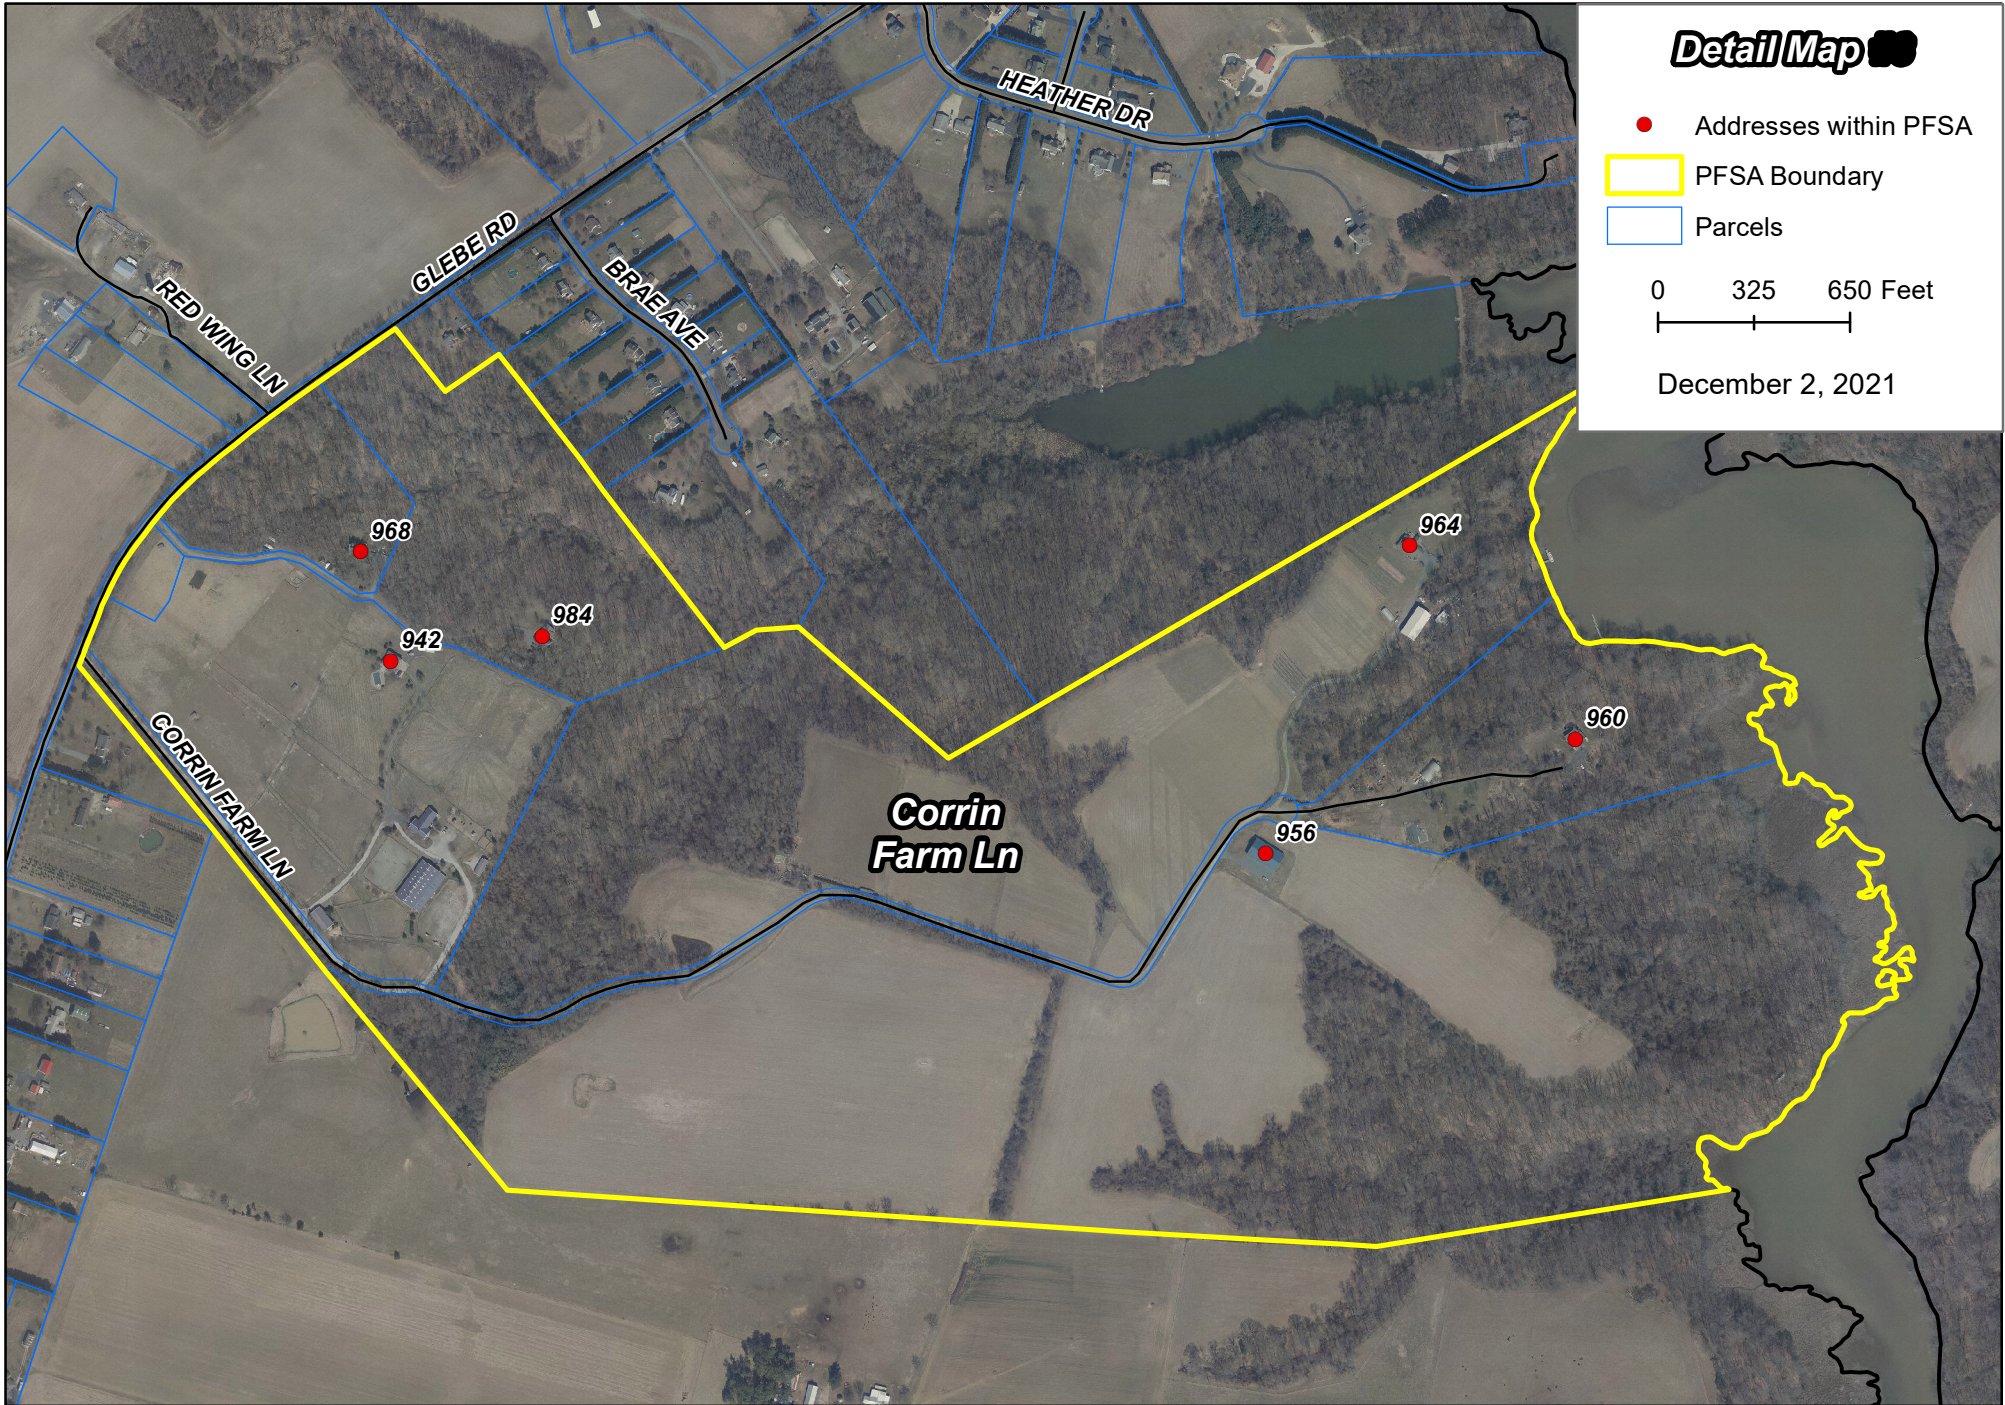

Broadband Expansion Area
Choptank Fiber- Cecil County Government
Corrin Farm Ln, Earleville, MD

Detail Map

- Addresses within PFSA
- ▭ PFSA Boundary
- ▭ Parcels

December 2, 2021