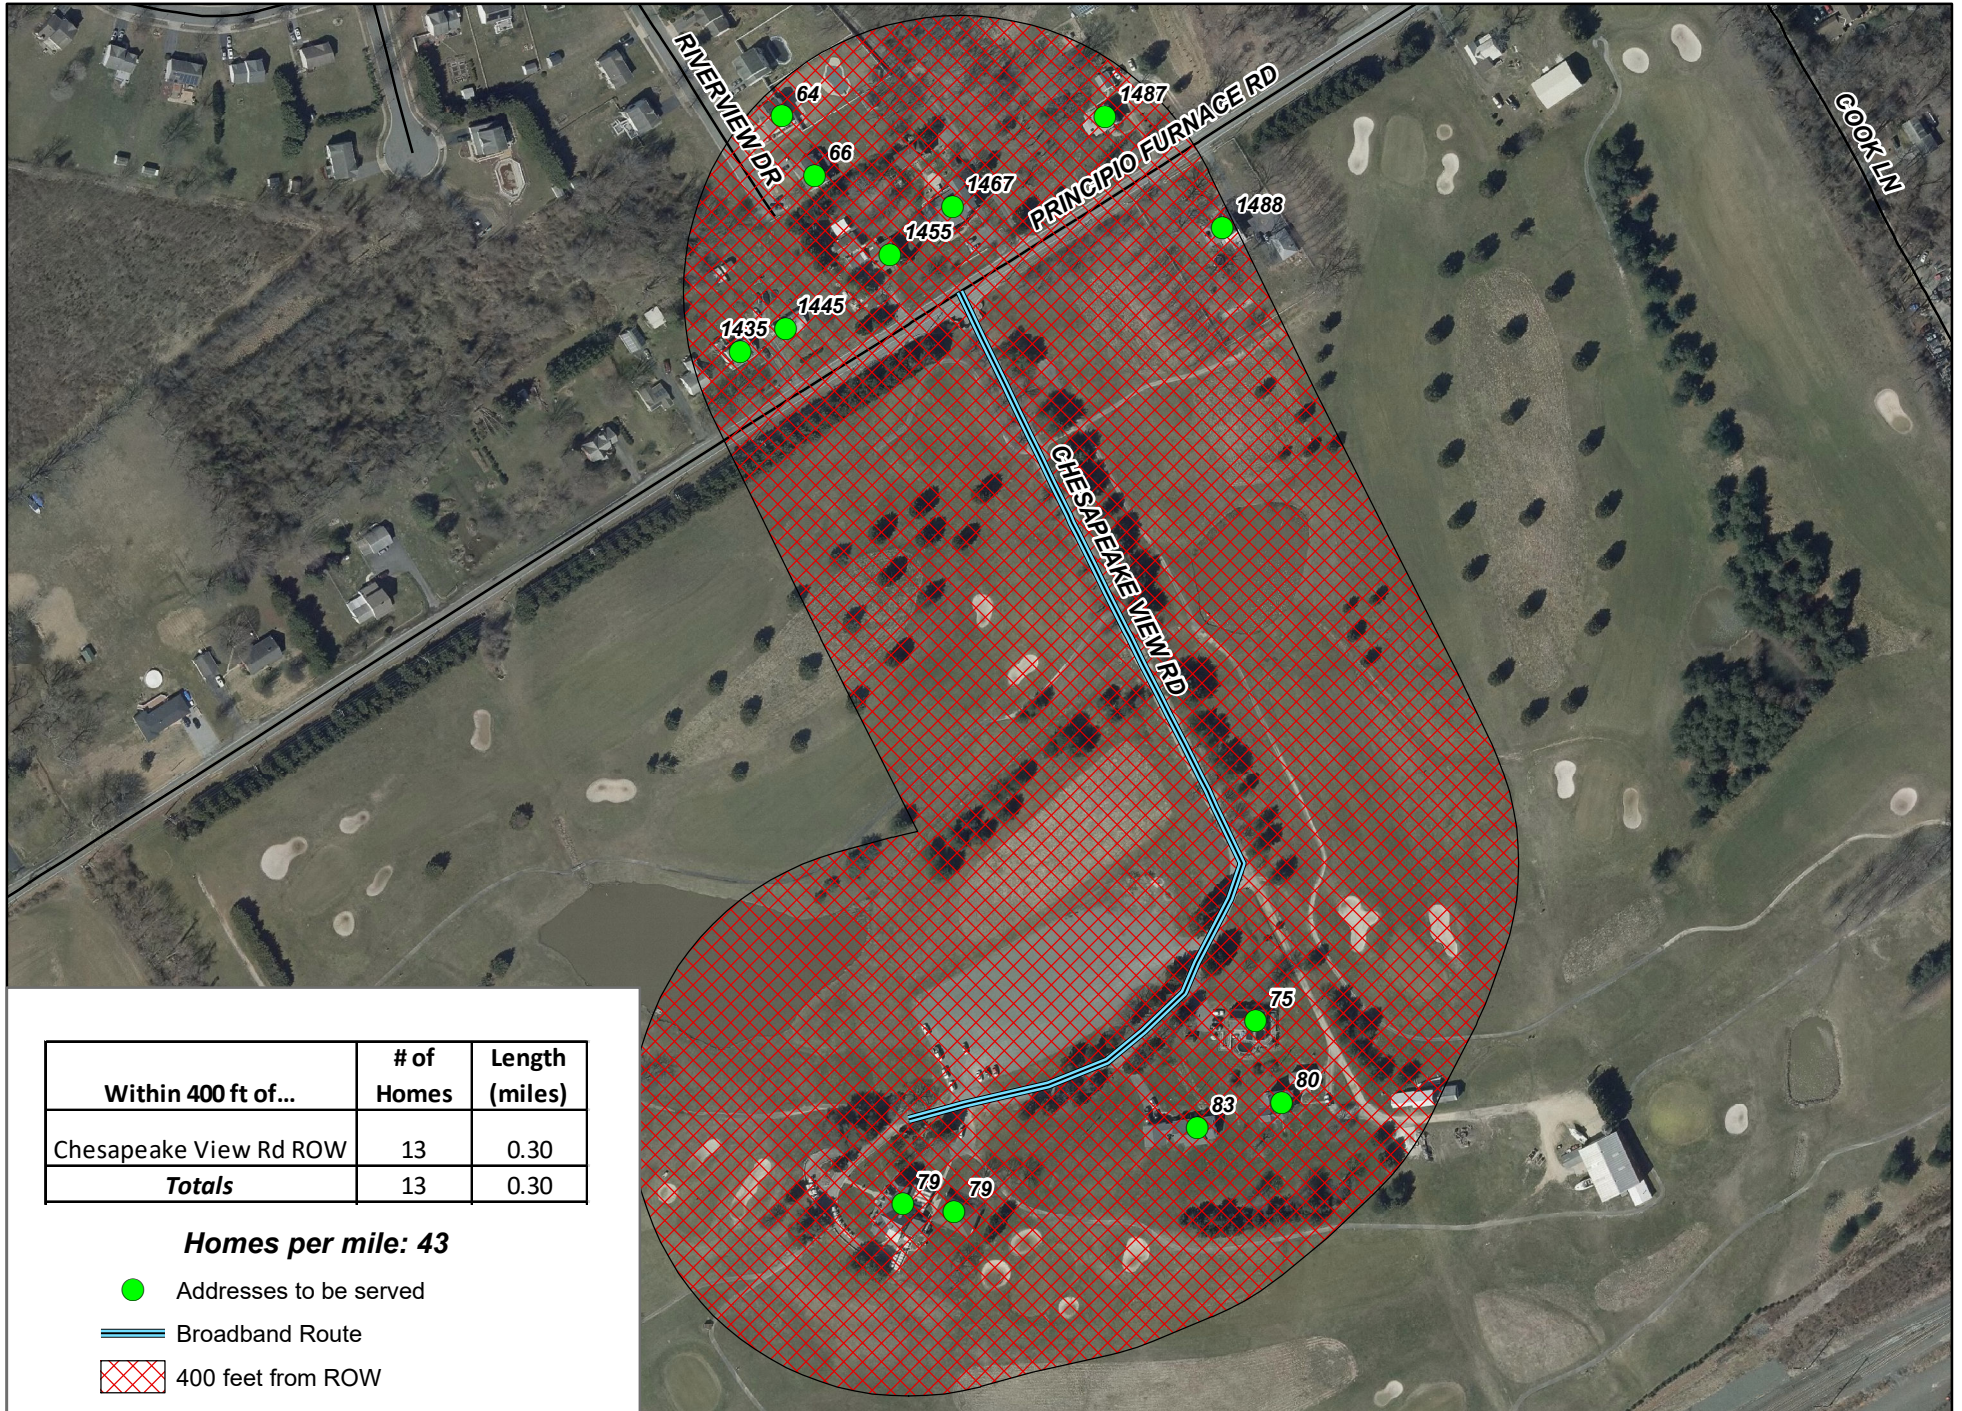

Chesapeake View Rd Perryville, MD 21903

0 275 550 Feet

February 28, 2022

Within 400 ft of...	# of Homes	Length (miles)
Chesapeake View Rd ROW	13	0.30
Totals	13	0.30

Homes per mile: 43

Addresses within 400 feet of ROW
Chesapeake View Rd, Perryville, MD 21903
(revised 2/28/2022 for "nearest point" adjustment)

#	ADDRESS	CITY	STATE	ZIP
1	75 CHESAPEAKE VIEW RD	PERRYVILLE	MD	21903
2	79 CHESAPEAKE VIEW RD	PERRYVILLE	MD	21903
3	79 CHESAPEAKE VIEW RD, APT 1	PERRYVILLE	MD	21903
4	80 CHESAPEAKE VIEW RD	PERRYVILLE	MD	21903
5	83 CHESAPEAKE VIEW RD	PERRYVILLE	MD	21903
6	1435 PRINCIPIO FURNACE RD	PERRYVILLE	MD	21903
7	1445 PRINCIPIO FURNACE RD	PERRYVILLE	MD	21903
8	1455 PRINCIPIO FURNACE RD	PERRYVILLE	MD	21903
9	1467 PRINCIPIO FURNACE RD	PERRYVILLE	MD	21903
10	1487 PRINCIPIO FURNACE RD	PERRYVILLE	MD	21903
11	1488 PRINCIPIO FURNACE RD	PERRYVILLE	MD	21903
12	64 RIVERVIEW DR	PERRYVILLE	MD	21903
13	66 RIVERVIEW DR	PERRYVILLE	MD	21903