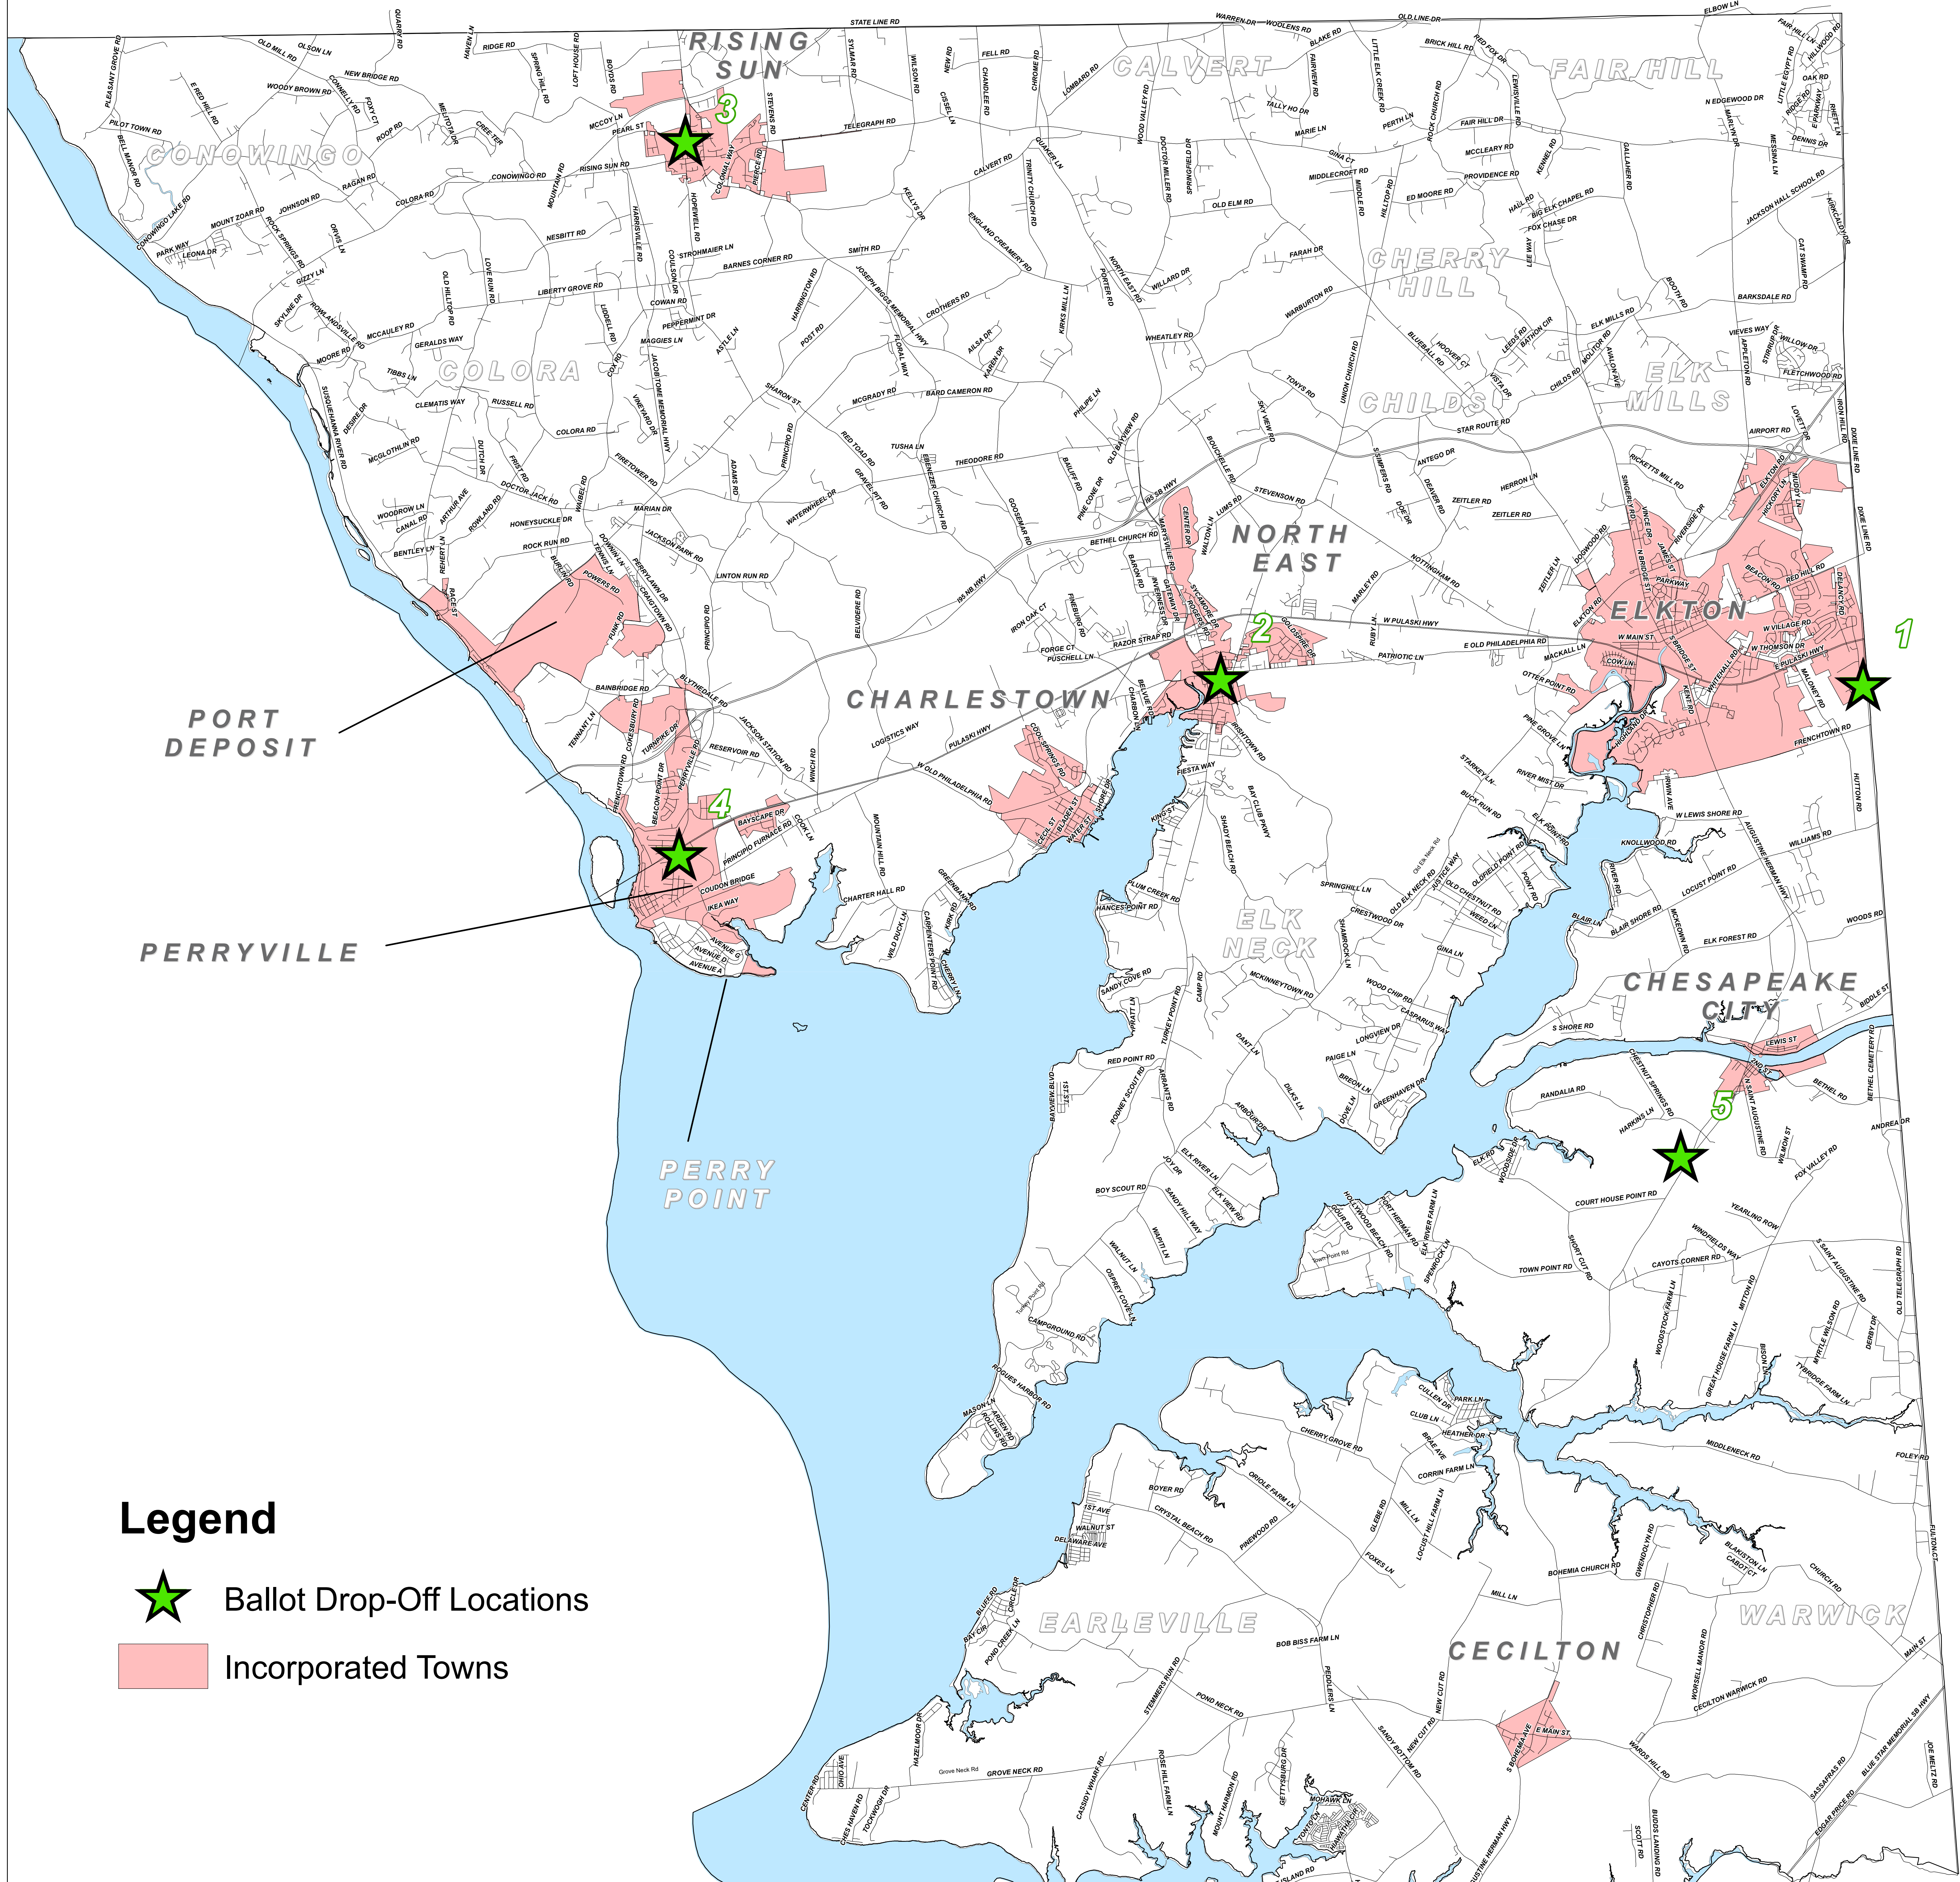

# Cecil County, Maryland Ballot Drop-Off Locations

## Legend

- Ballot Drop-Off Locations
- Incorporated Towns

ID	Drop-Off Location Address
1	Cecil County Administration Building, 200 Chesapeake Blvd, Elkton, MD 21921
2	North East Middle School, 200 E Cecil Ave, North East, MD 21901
3	Rising Sun Middle School, 289 Pearl St, Rising Sun, MD 21911
4	Perryville Middle School, 850 Aiken Ave, Perryville, MD 21903
5	Bohemia Manor High School, 2755 Augustine Herman Hwy, Chesapeake City, MD 21915

0 3 6 Miles

Map printed: September 12, 2022