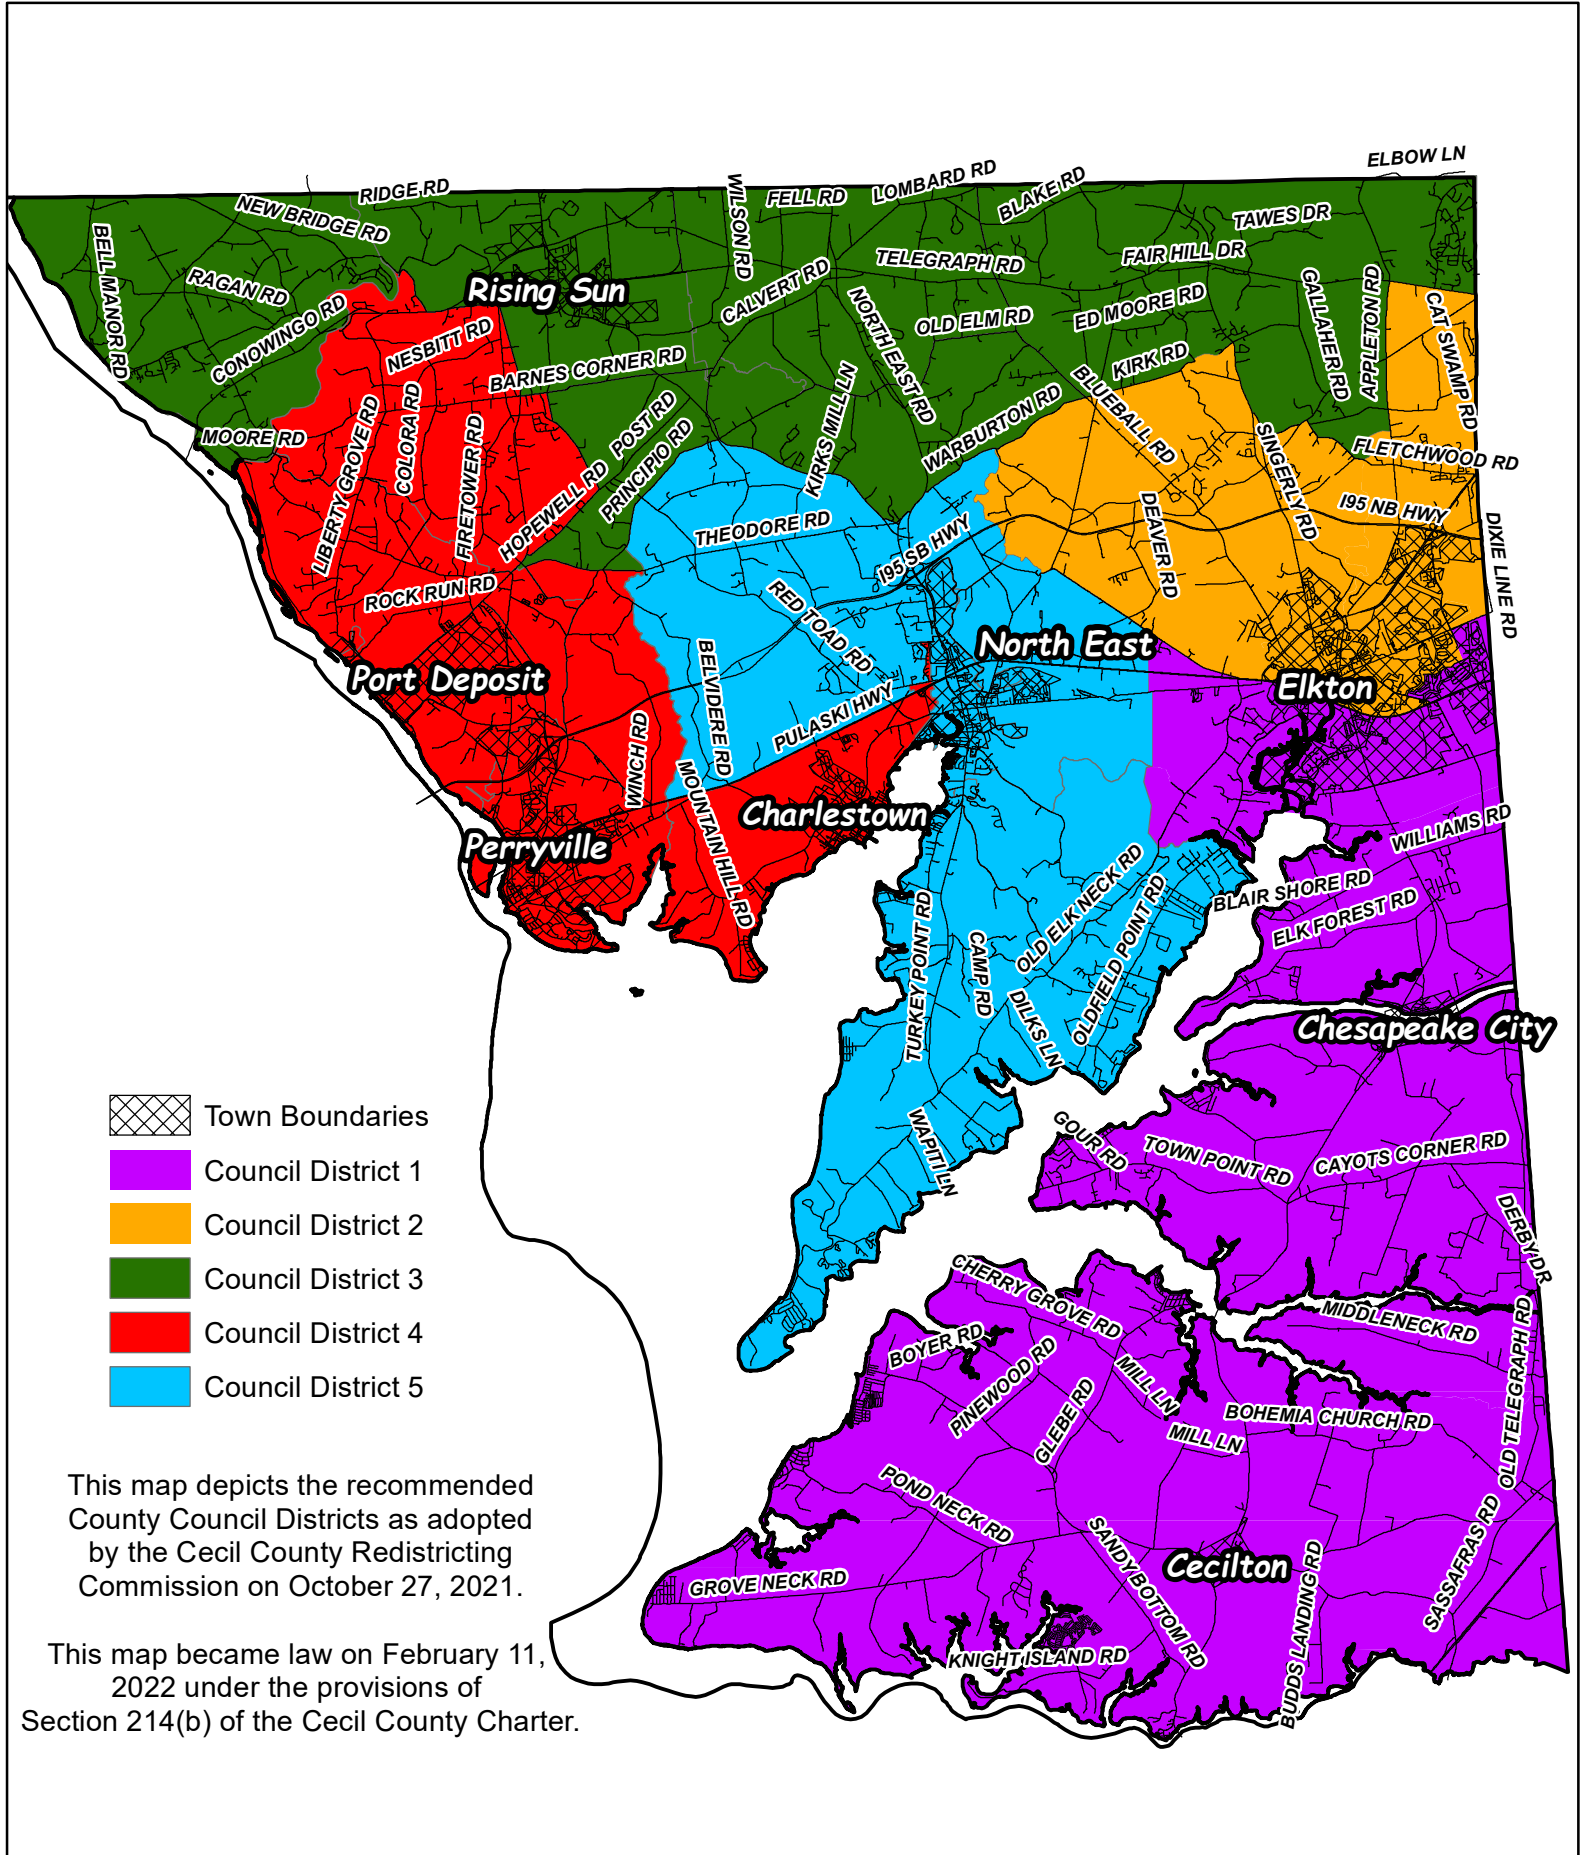

Cecil County, Maryland County Council Districts

-  Town Boundaries
-  Council District 1
-  Council District 2
-  Council District 3
-  Council District 4
-  Council District 5

This map depicts the recommended County Council Districts as adopted by the Cecil County Redistricting Commission on October 27, 2021.

This map became law on February 11, 2022 under the provisions of Section 214(b) of the Cecil County Charter.