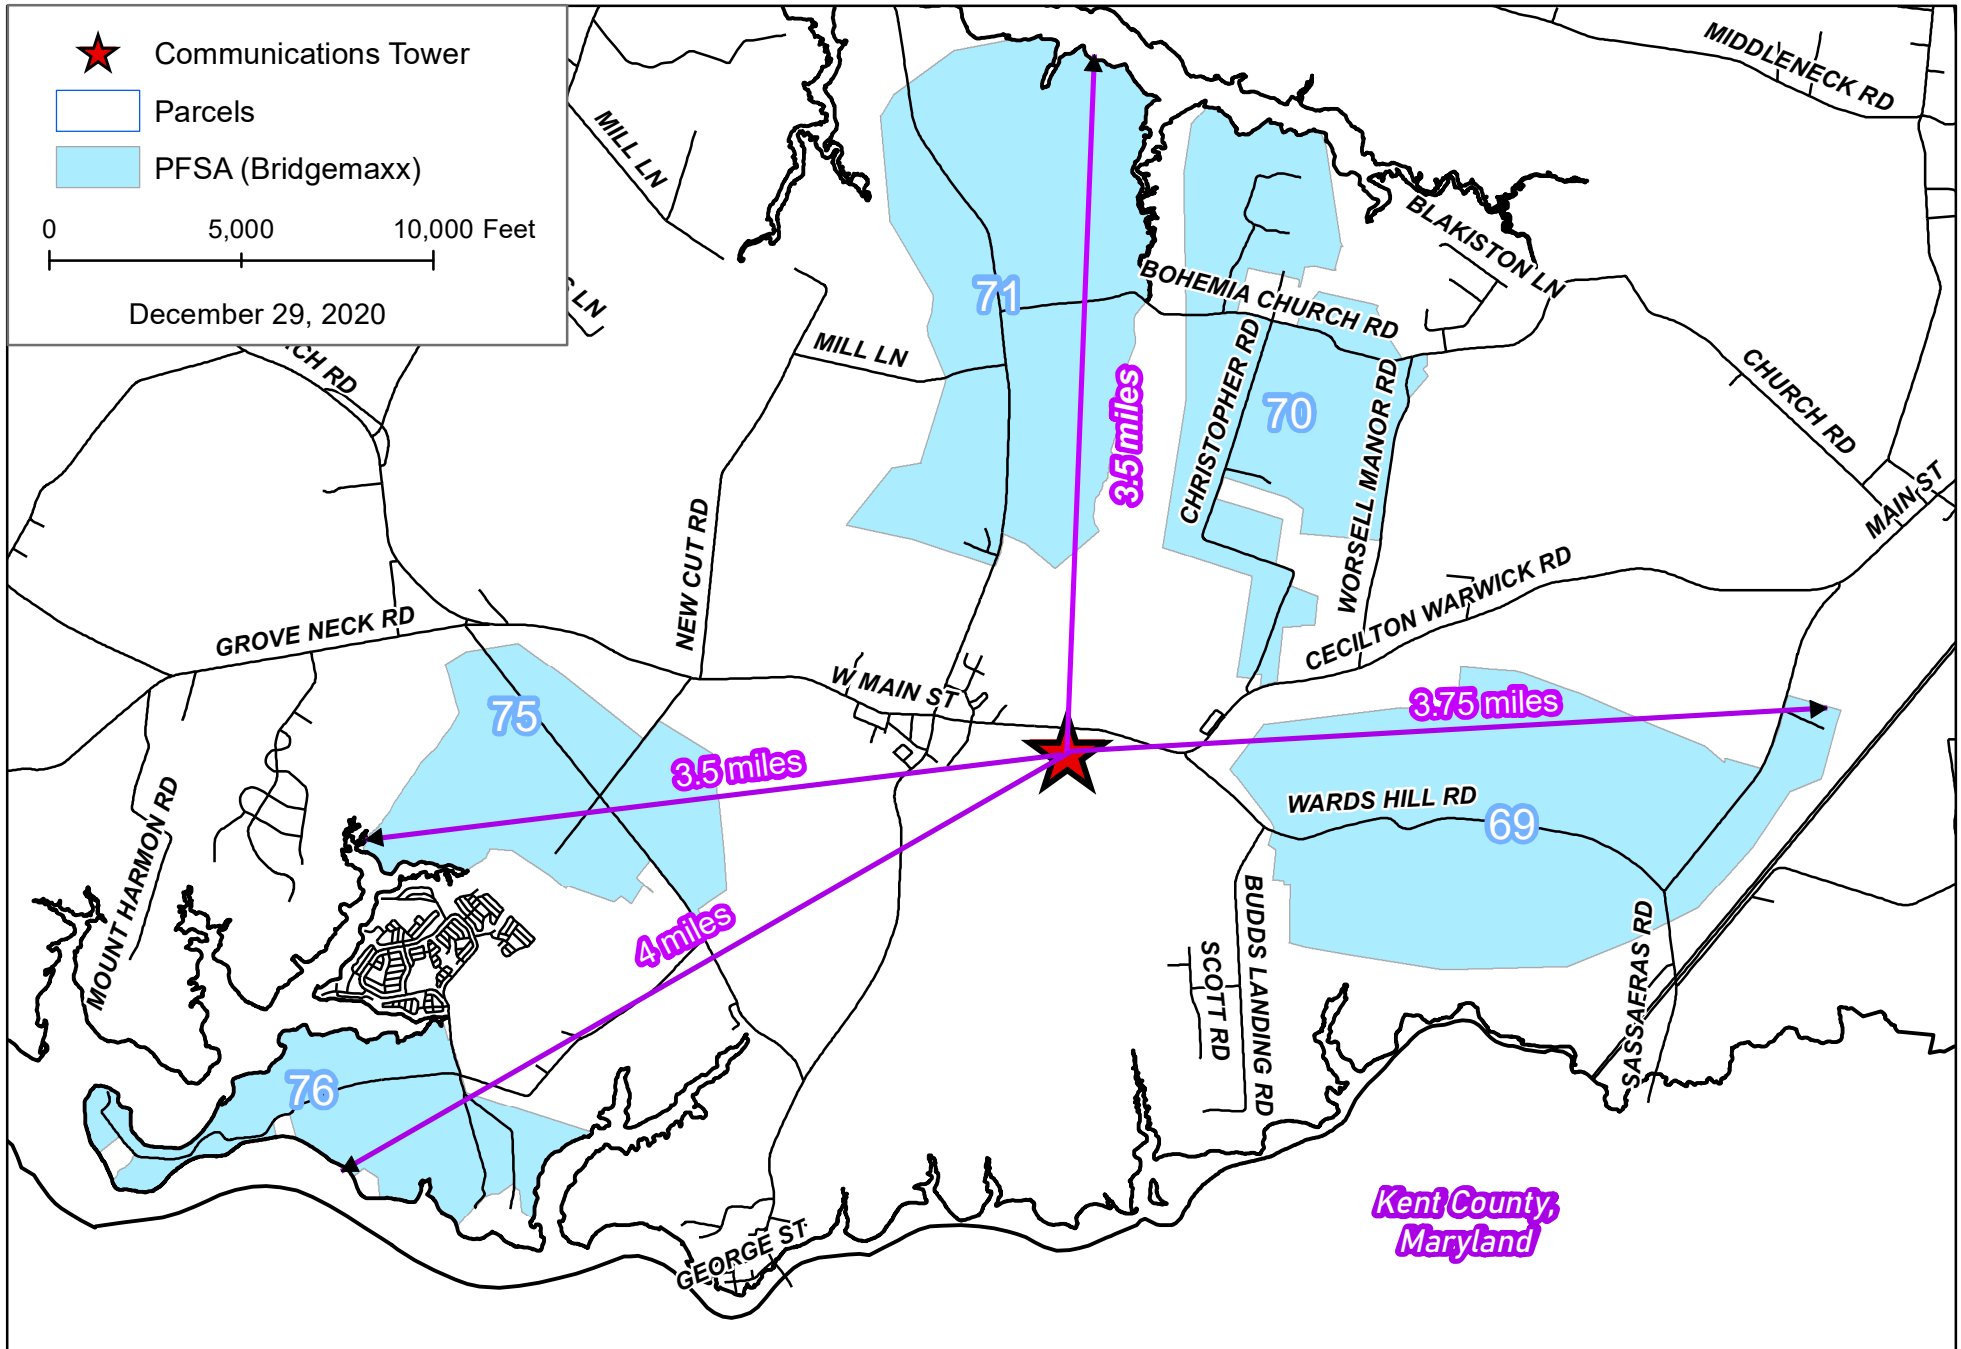

Southern Cecil County wireless Communications Tower Location (364 Cecilton Warwick Rd, Warwick, MD)

Note: Unserved Area numbers (i.e. 70, 71, 75, etc) are for identification purposes only.