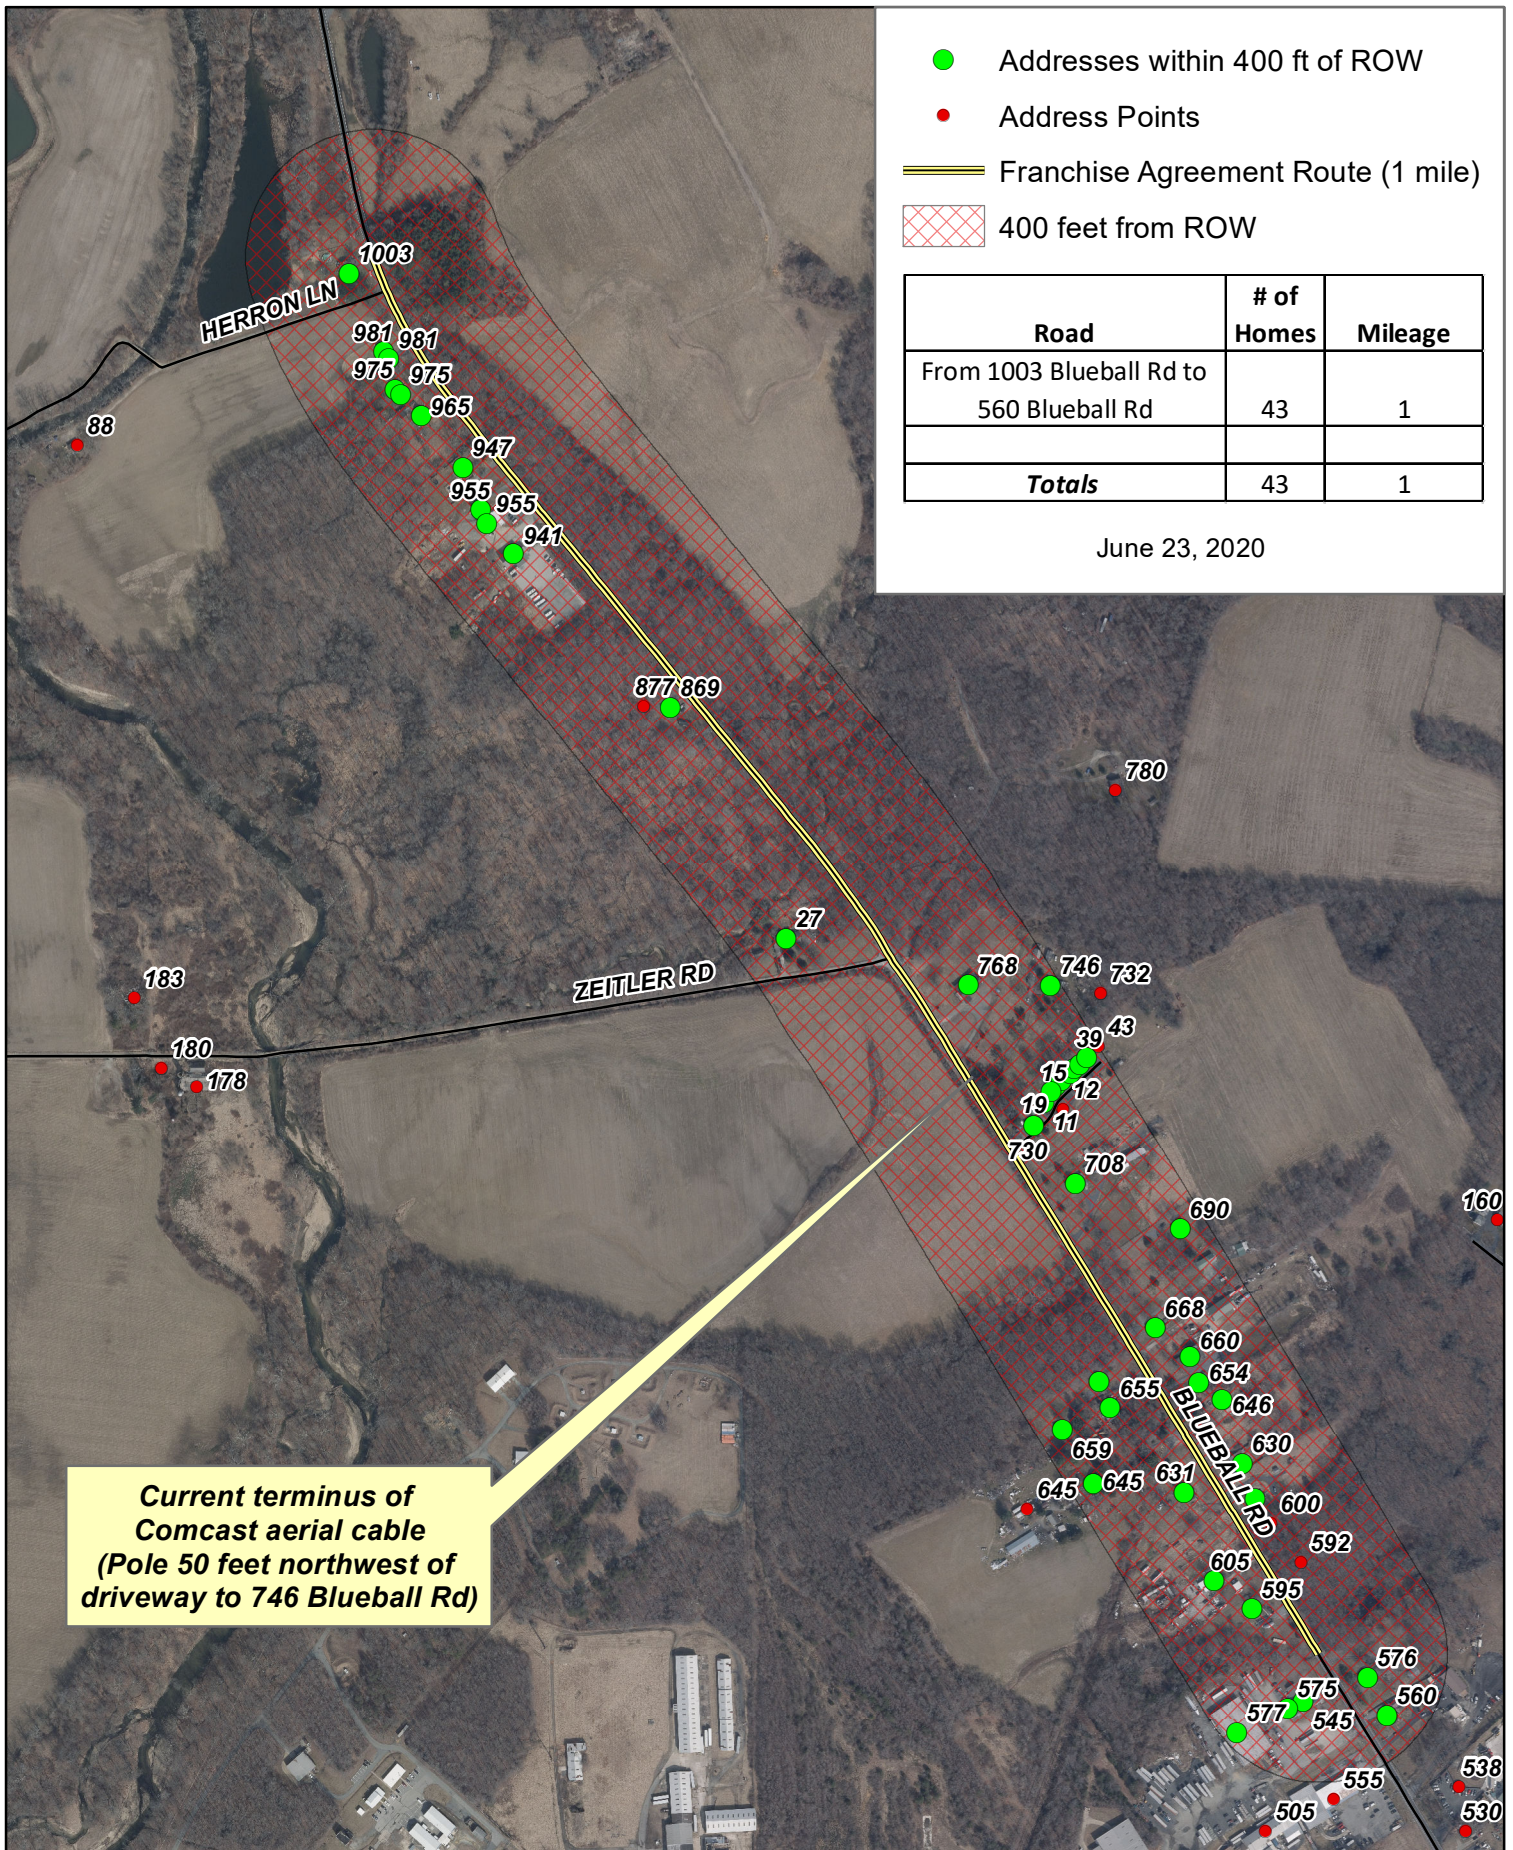

Cable Franchise Agreement: 1003 to 560 block of Blueball Rd, Elkton, MD 21921

- Addresses within 400 ft of ROW
- Address Points
- Franchise Agreement Route (1 mile)
- 400 feet from ROW

Road	# of Homes	Mileage
From 1003 Blueball Rd to 560 Blueball Rd	43	1
Totals	43	1

June 23, 2020

Current terminus of Comcast aerial cable (Pole 50 feet northwest of driveway to 746 Blueball Rd)