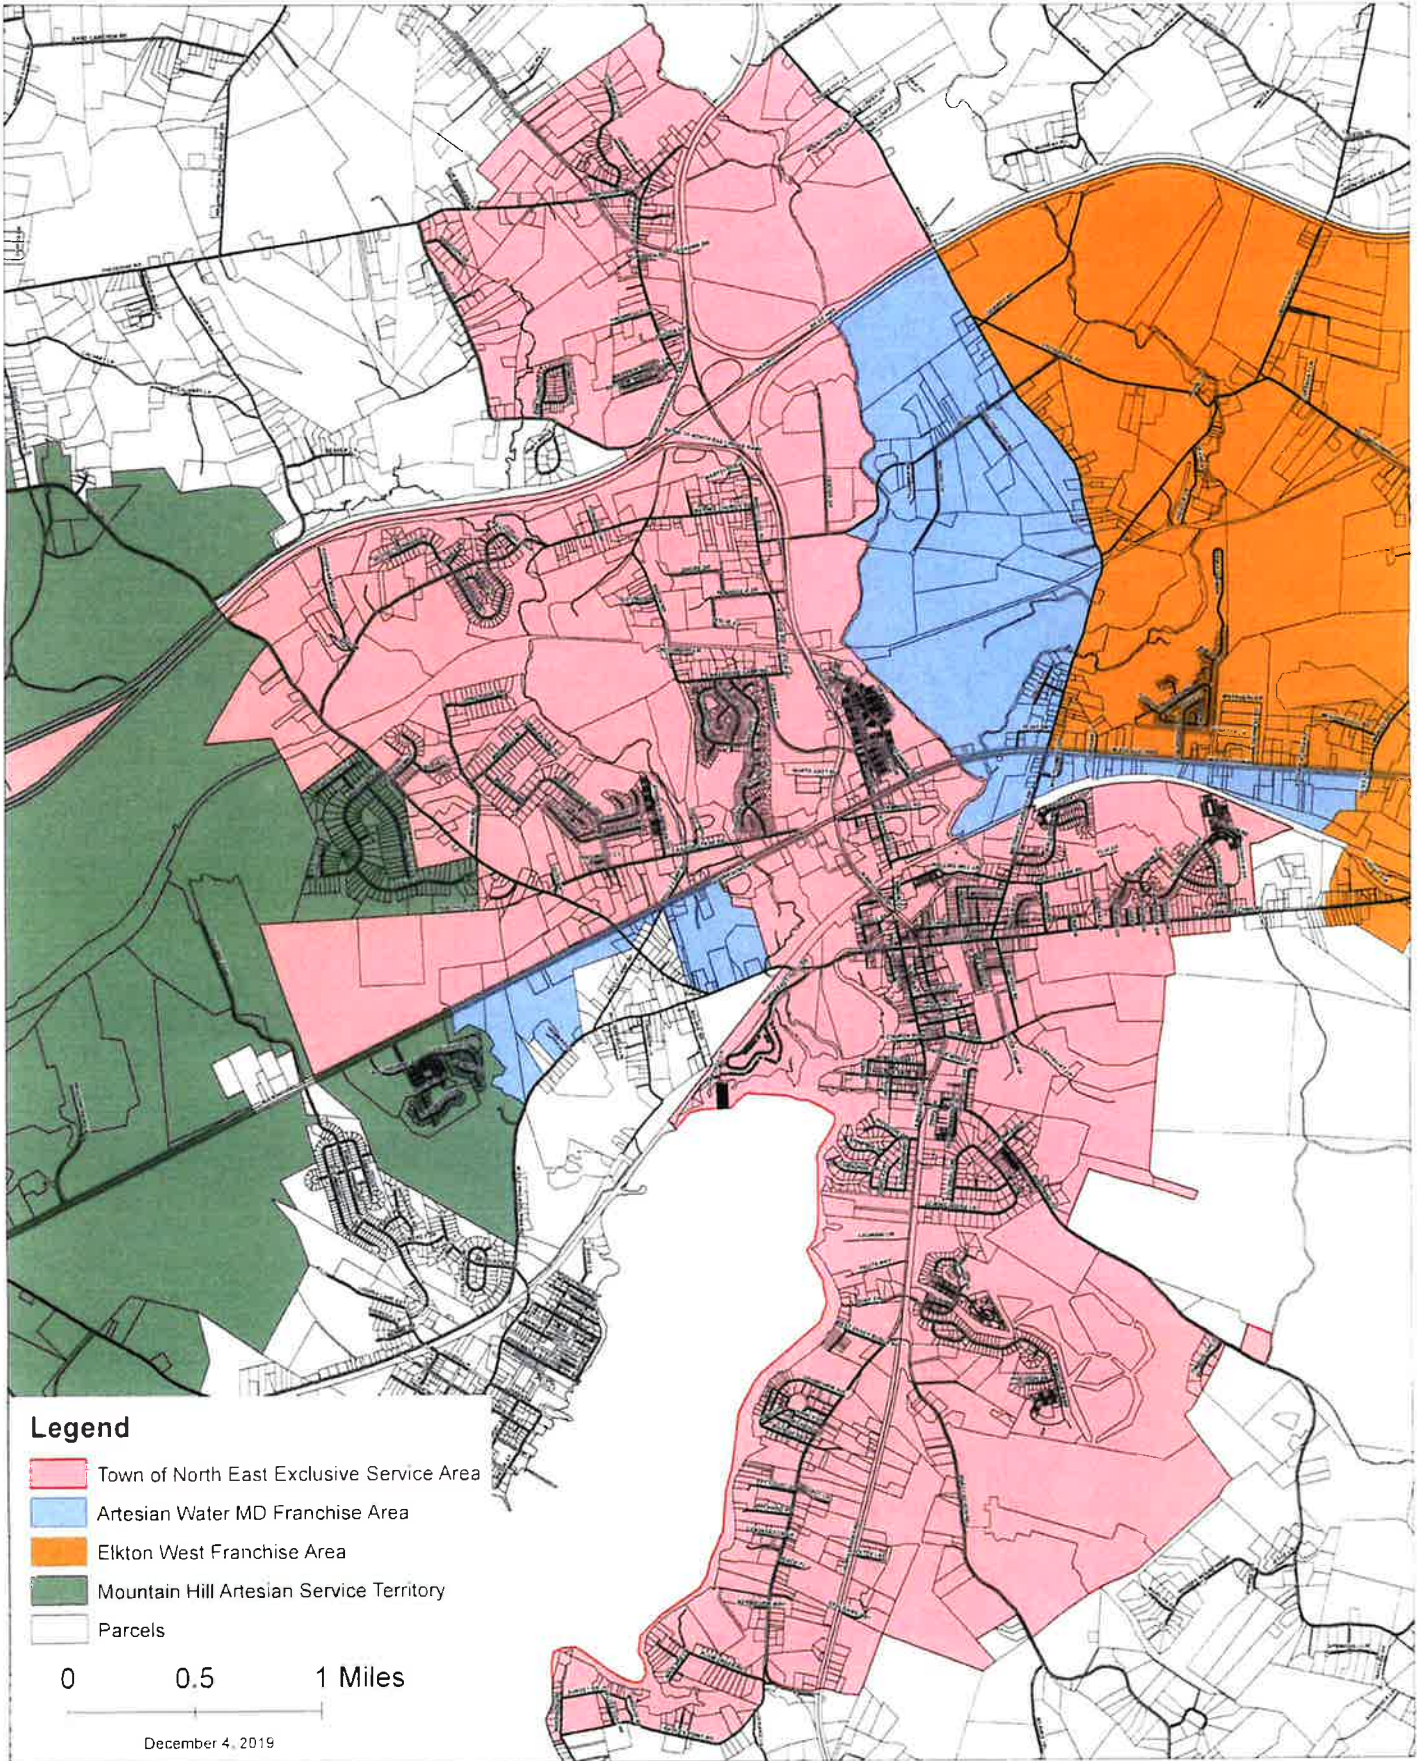

Appendix G- Cecil County Master Water & Sewer Plan
Town of North East Water Service Area and
Artesian Water Maryland, Inc. Water Service Areas

Legend

- Town of North East Exclusive Service Area
- Artesian Water MD Franchise Area
- Elkton West Franchise Area
- Mountain Hill Artesian Service Territory
- Parcels

0 0.5 1 Miles

December 4, 2019