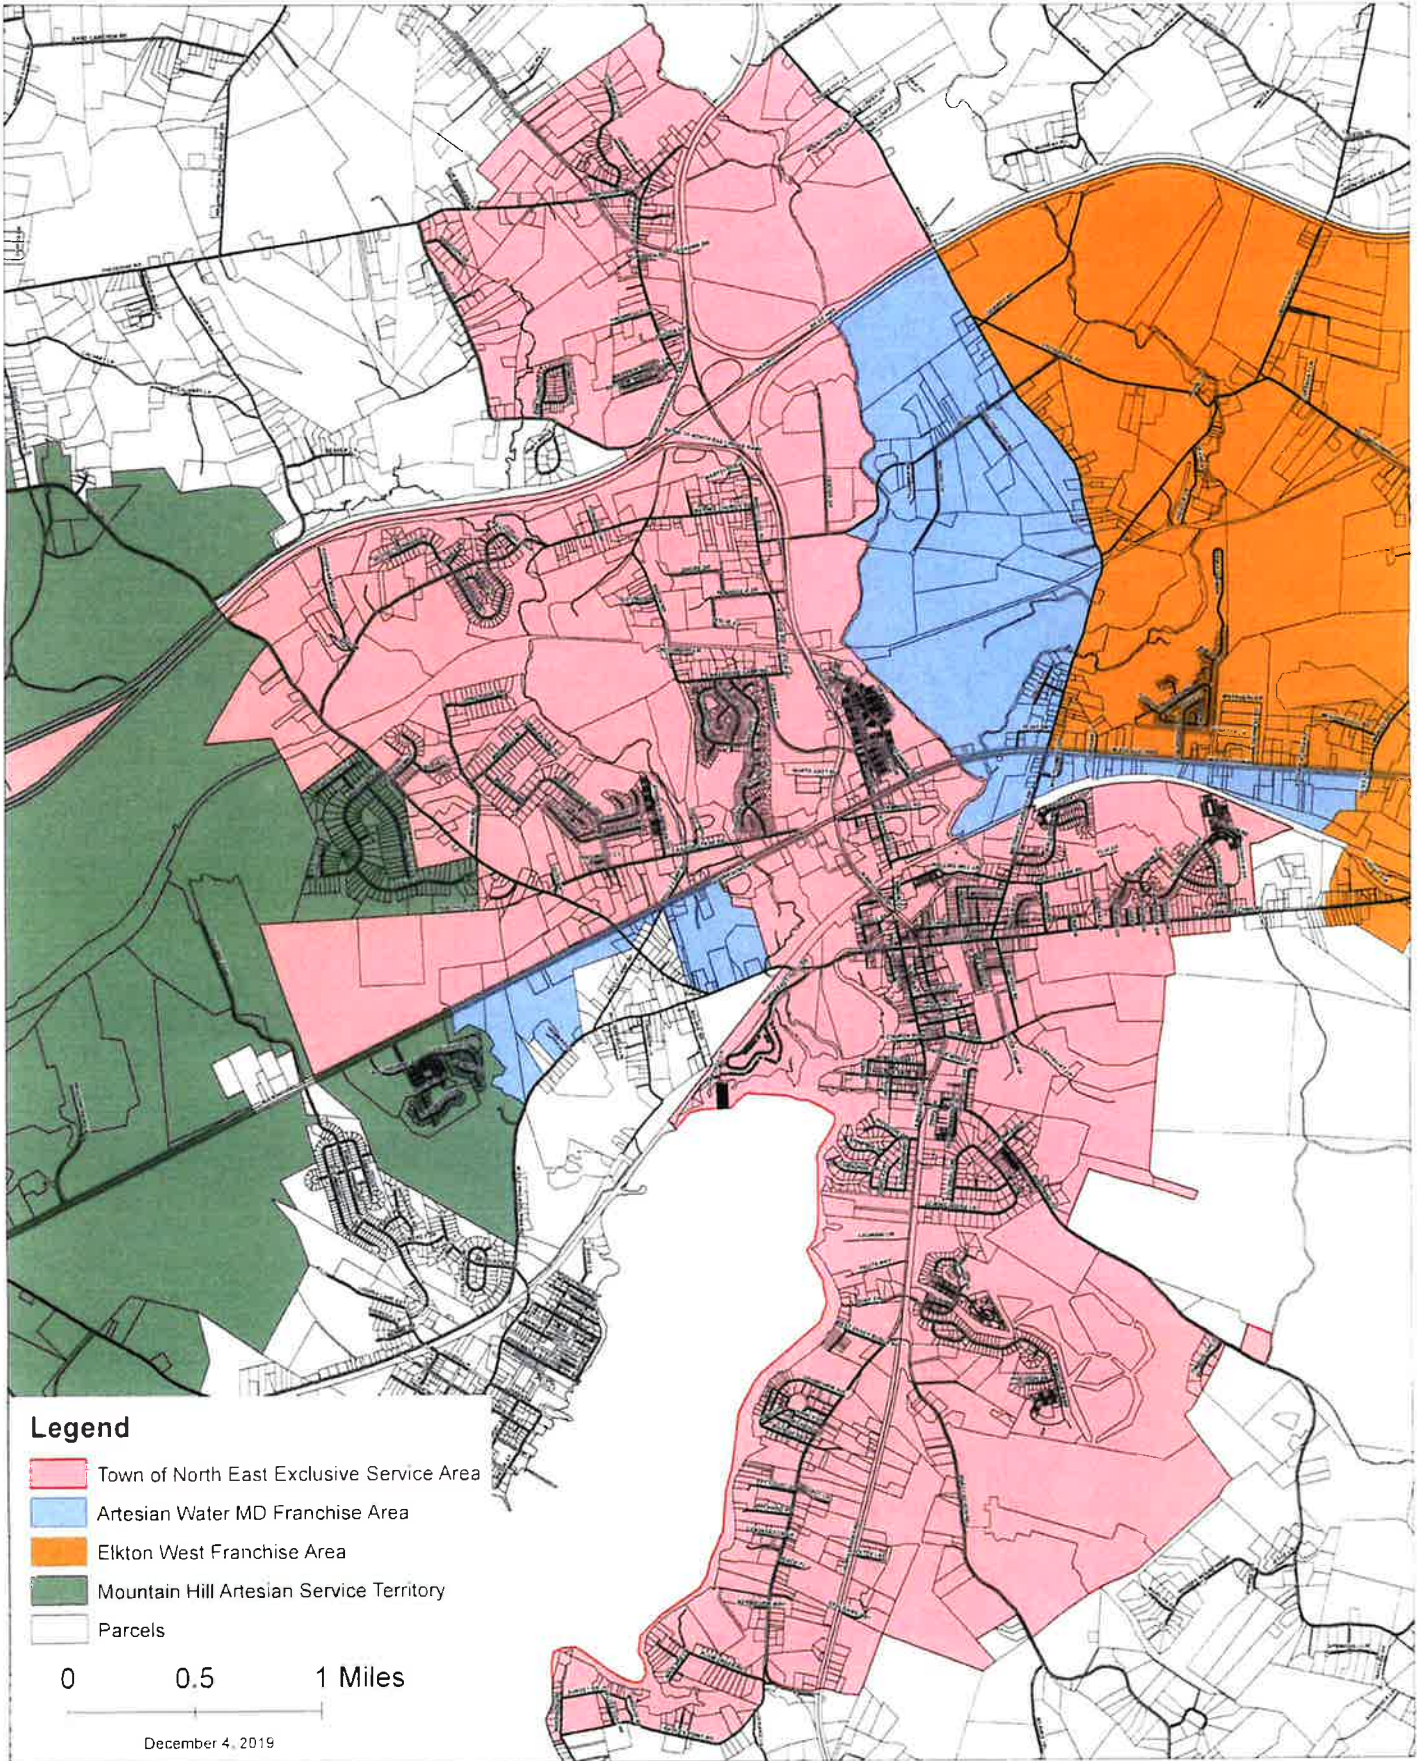

Appendix G- Cecil County Master Water & Sewer Plan
Town of North East Water Service Area and
Artesian Water Maryland, Inc. Water Service Areas

Legend

-  Town of North East Exclusive Service Area
-  Artesian Water MD Franchise Area
-  Elkton West Franchise Area
-  Mountain Hill Artesian Service Territory
-  Parcels

0 0.5 1 Miles

December 4, 2019