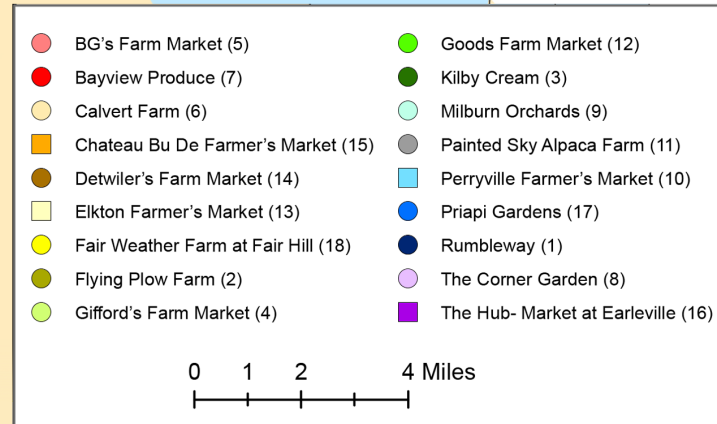

## 14. Detwiler's Farm Market

235 Locust Point Rd, Elkton, MD  
 Mon - Sat 9-6  
**Local produce, baked goods, eggs, and more**

## 15. Chateau Bu De Farmers Market

37 Bohemia Manor Farm Ln, Chesapeake City, MD  
 Third Thursday of the month 4-8  
**Farmer's market**

## 17. Priapi Gardens

5996 Augustine Herman Hwy, Cecilton, MD  
 Mon - Fri 8-5:30, Sat 8-5, Sun 10-3  
**Organic produce, local artisan products, greenhouse, nursery**

## 18. Fair Weather Farm at Fair Hill

5821 Telegraph Rd, Elkton, MD  
 Thurs 2-6  
**Organic Seasonal Produce**

□ indicates weekly farmers markets.  
 \*Hours may vary based on season.