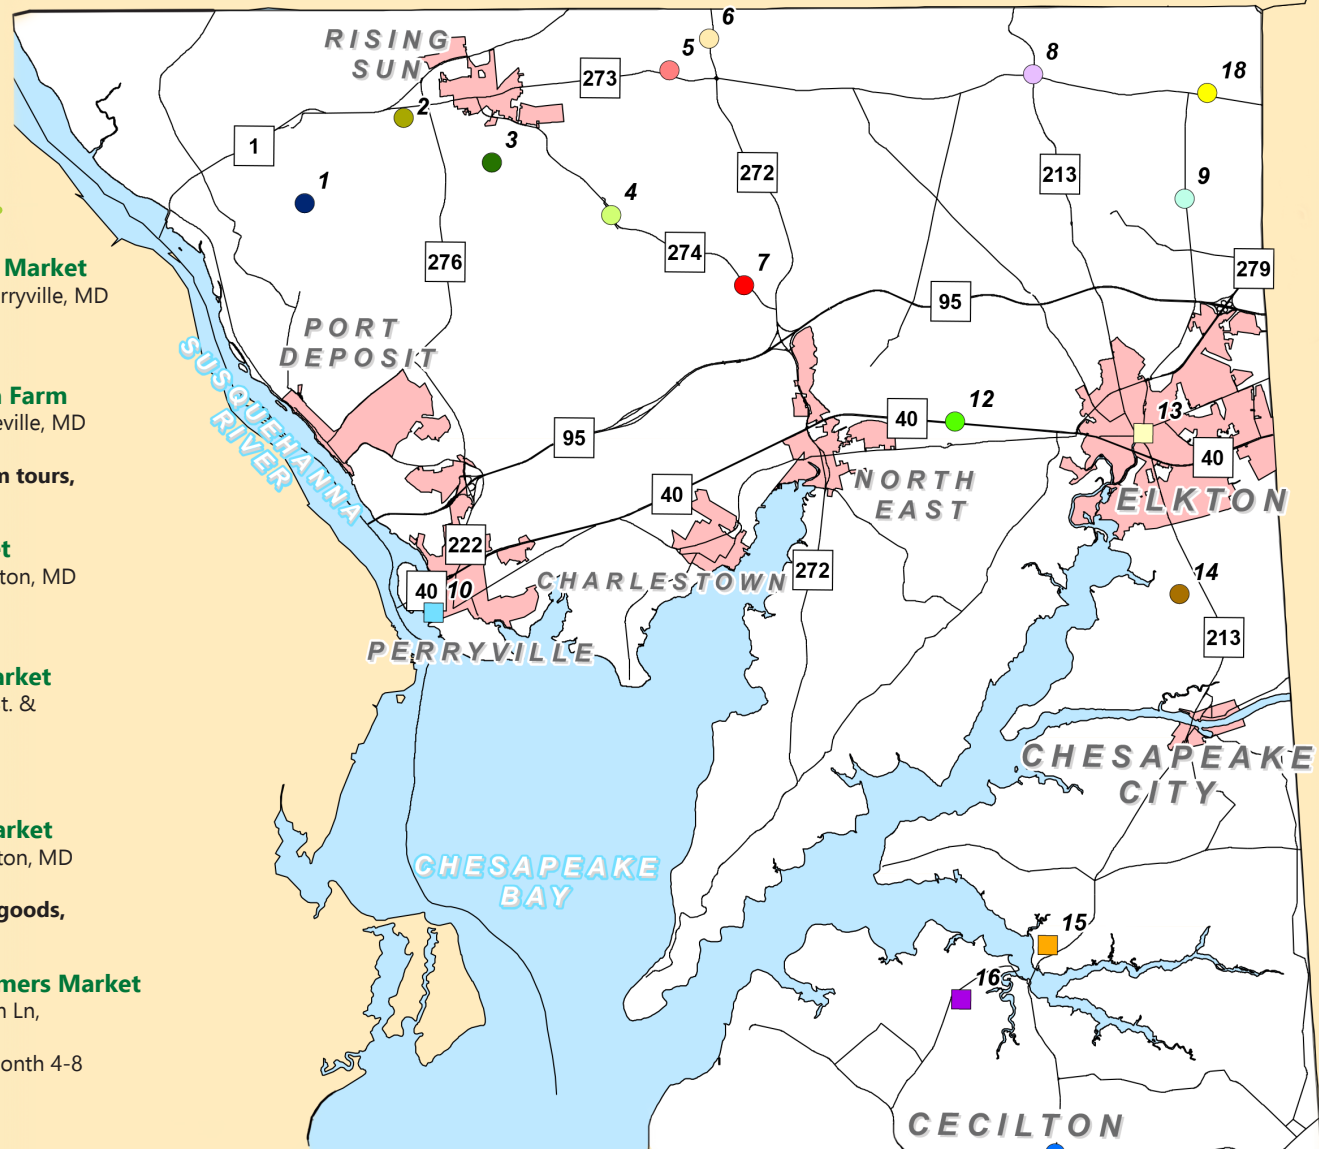

41 Chandlee Rd, Rising Sun, MD
Tues-Sat 9-6
Local produce, baked goods, eggs, meats

6. Calvert Farm

321 Chrome Rd, Rising Sun, MD
Thurs & Fri 12-5, Sat 10-3, Sun 12-3
Seasonal fruits, vegetables and mushrooms

7. Bayview Produce

2816 Biggs Hwy., Rising Sun, MD
Mon - Sat 8-5
Local produce, greenhouse, eggs, flowers

8. The Corner Garden

9 Lewisville Rd, Elkton, MD
Mon - Sun 9-7
Local Produce, baked goods, eggs, meats

9. Milburn Orchards

1495 Appleton Rd, Elkton, MD
Mon - Sat 9-7, Sun 10-5
U-pick fruit, bake shop and farm market

10. Perryville Farmer's Market

104 Roundhouse Dr., Perryville, MD
Fri 3-6
Farmer's market

11. Painted Sky Alpaca Farm

5 Knight House Ln, Earleville, MD
Thurs - Sun 12-5
Alpaca snuggling, farm tours, yarn and gift shop

12. Goods Farm Market

137 W. Pulaski Hwy., Elkton, MD
Mon - Sat 9-5:30
Farm market

13. Elkton Farmer's Market

The Corner of Howard St. & Bow St., Elkton, MD
Mon - Sun 9-6
Farmer's market

14. Detwiler's Farm Market

235 Locust Point Rd, Elkton, MD
Mon - Sat 9-6
Local produce, baked goods, eggs, and more

15. Chateau Bu De Farmers Market

37 Bohemia Manor Farm Ln, Chesapeake City, MD
Third Thursday of the month 4-8
Farmer's market

17. Priapi Gardens

5996 Augustine Herman Hwy, Cecilton, MD
Mon - Fri 8-5:30, Sat 8-5, Sun 10-3
Organic produce, local artisan products, greenhouse, nursery

18. Fair Weather Farm at Fair Hill

5821 Telegraph Rd, Elkton, MD
Thurs 2-6
Organic Seasonal Produce

□ indicates weekly farmers markets.
*Hours may vary based on season.