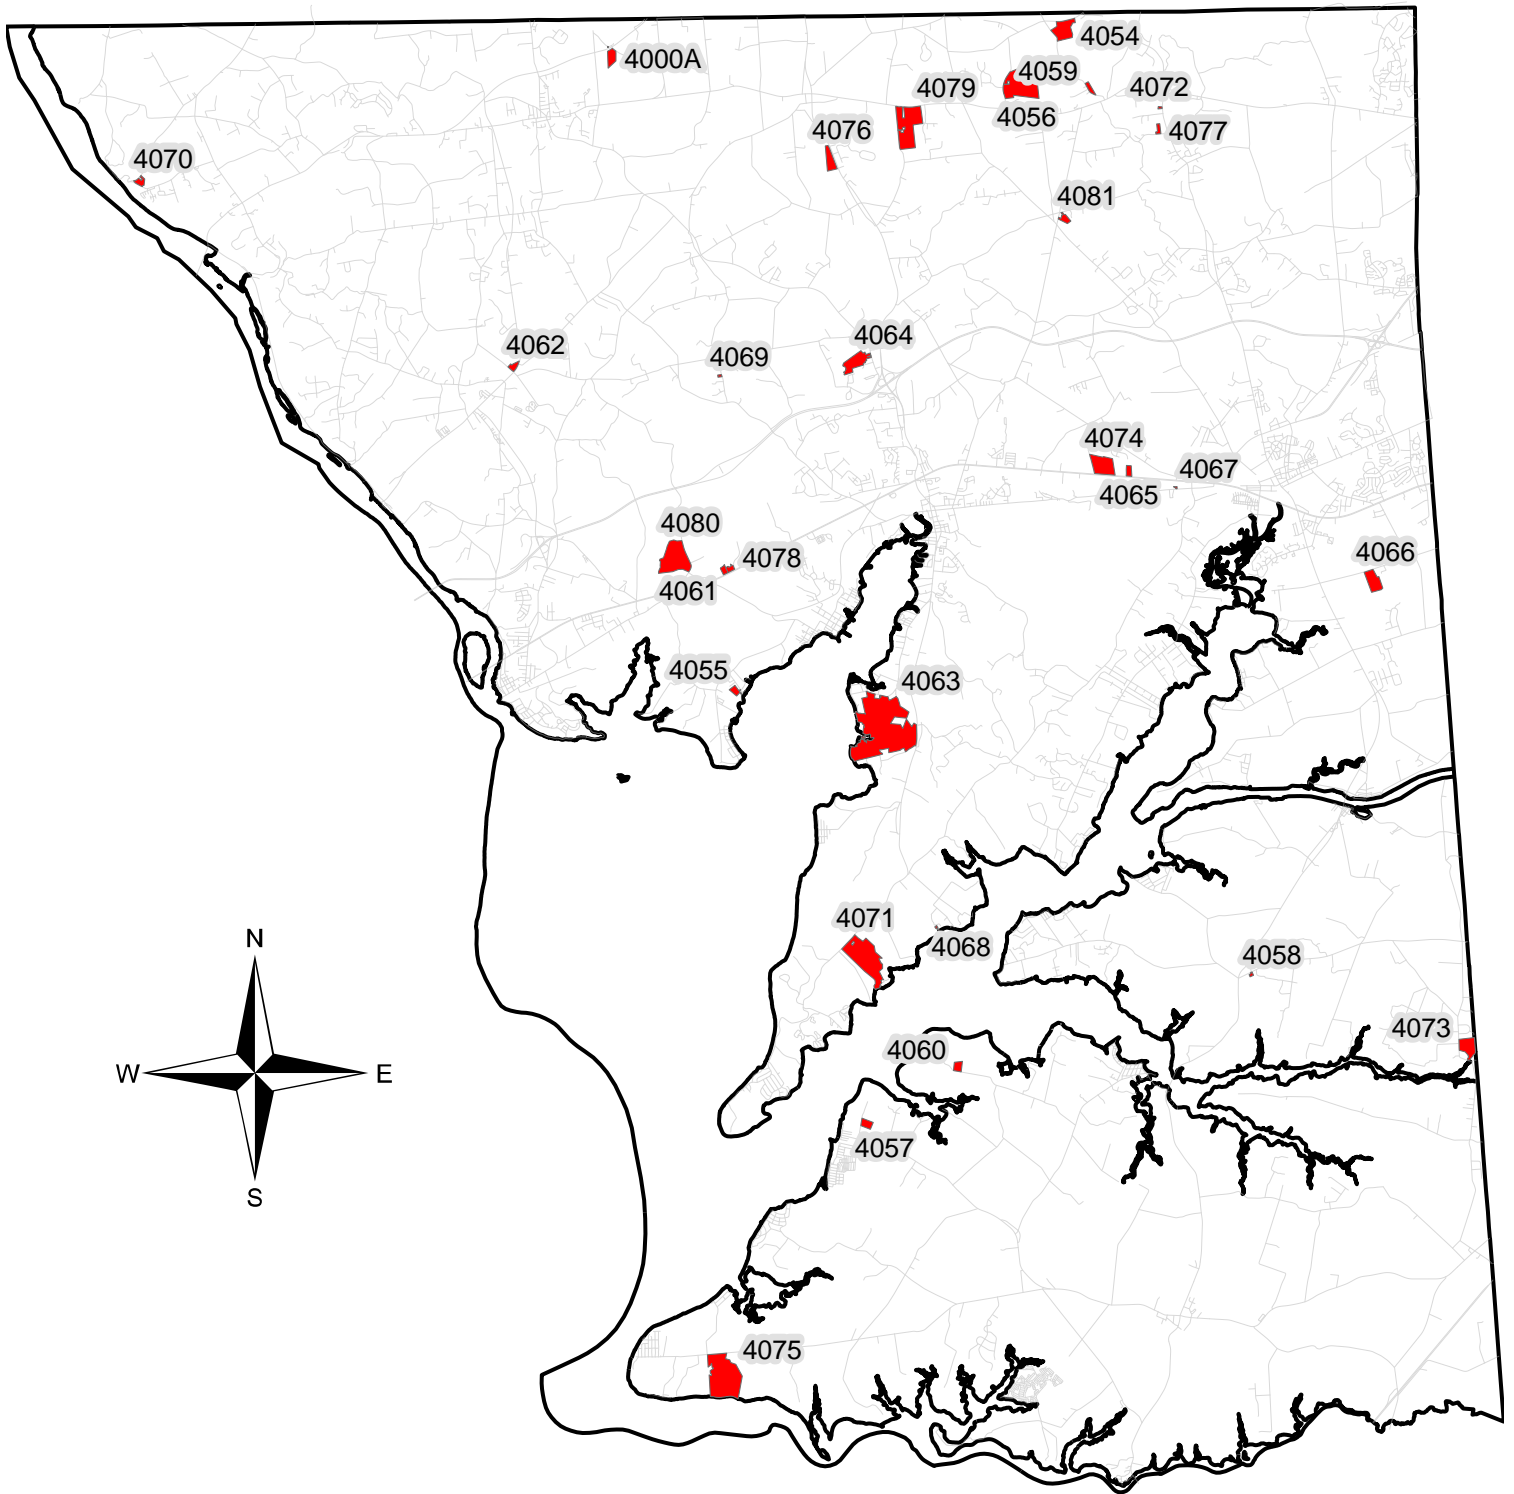

# 2017 Approved Minor Subdivisions

## Legend

-  Approved Minor Subdivisions
-  Road Network
-  County Boundary

Cecil County, Maryland  
Department of Land Use & Development Services  
Planning and Zoning Division  
January 2, 2018