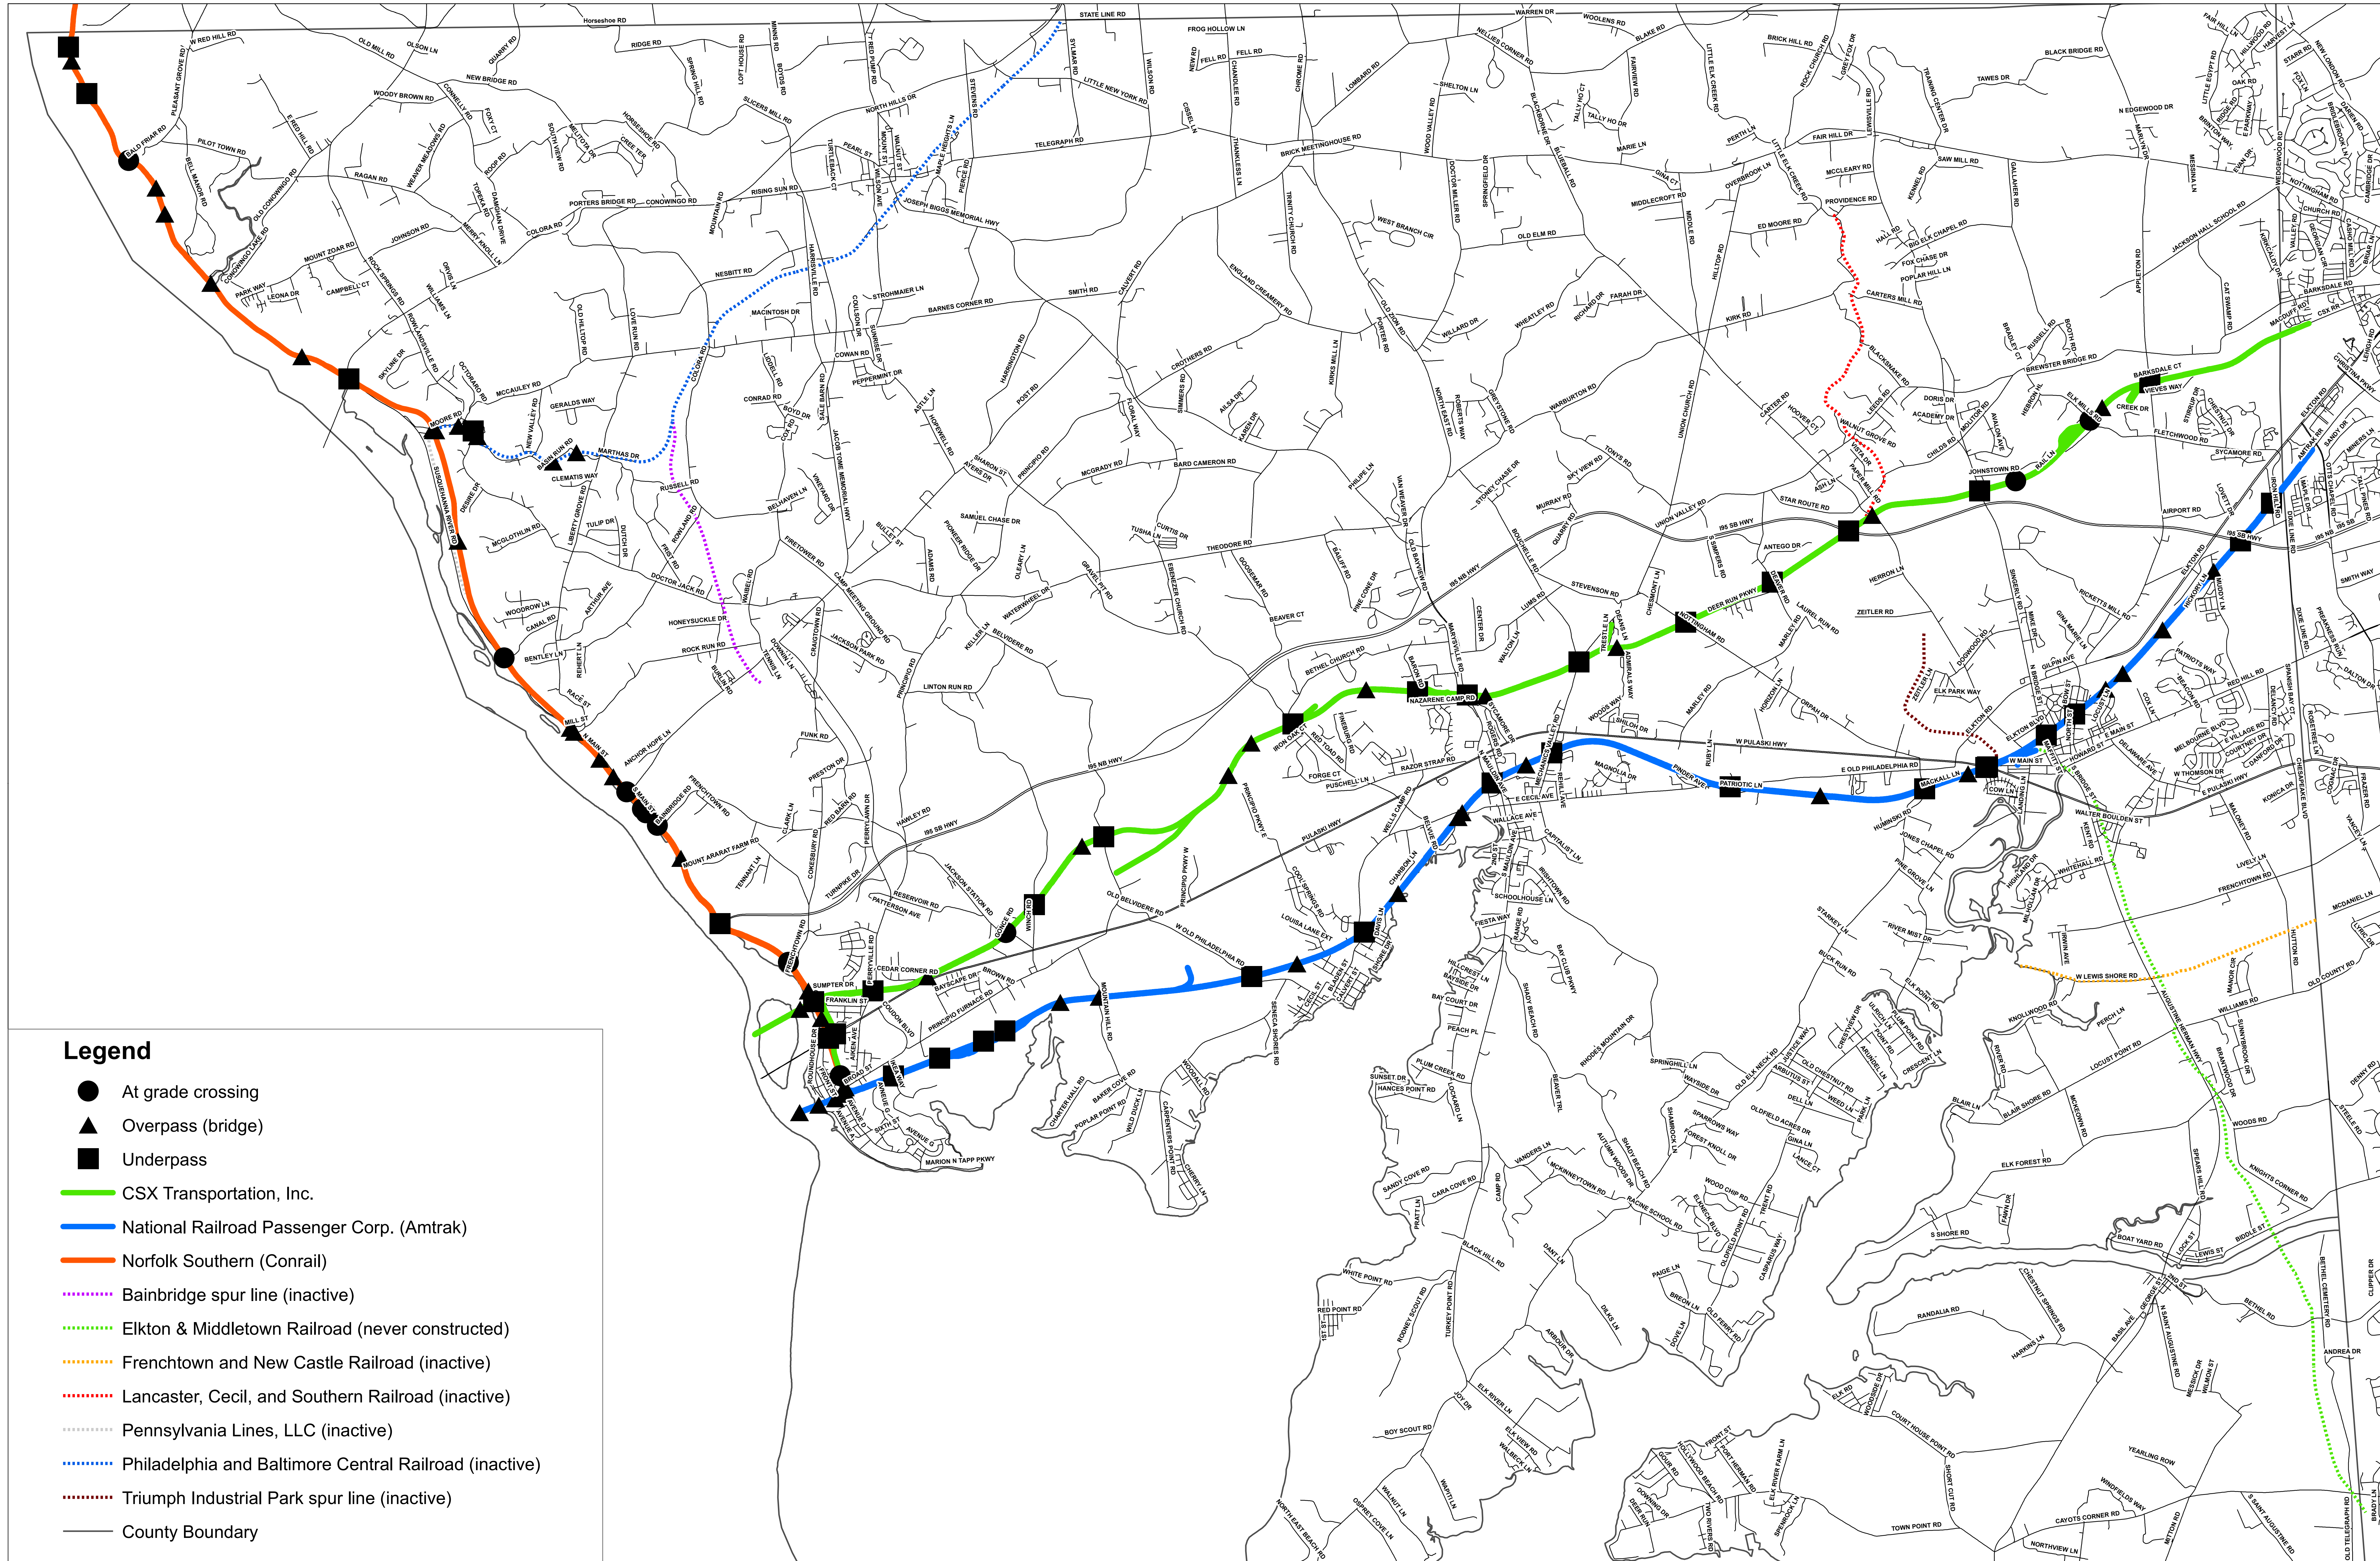

Cecil County, Maryland - Comprehensive Railroad Map

Legend

- At grade crossing
- ▲ Overpass (bridge)
- Underpass
- CSX Transportation, Inc.
- National Railroad Passenger Corp. (Amtrak)
- Norfolk Southern (Conrail)
- ⋯ Bainbridge spur line (inactive)
- ⋯ Elkton & Middletown Railroad (never constructed)
- ⋯ Frenchtown and New Castle Railroad (inactive)
- ⋯ Lancaster, Cecil, and Southern Railroad (inactive)
- ⋯ Pennsylvania Lines, LLC (inactive)
- ⋯ Philadelphia and Baltimore Central Railroad (inactive)
- ⋯ Triumph Industrial Park spur line (inactive)
- County Boundary